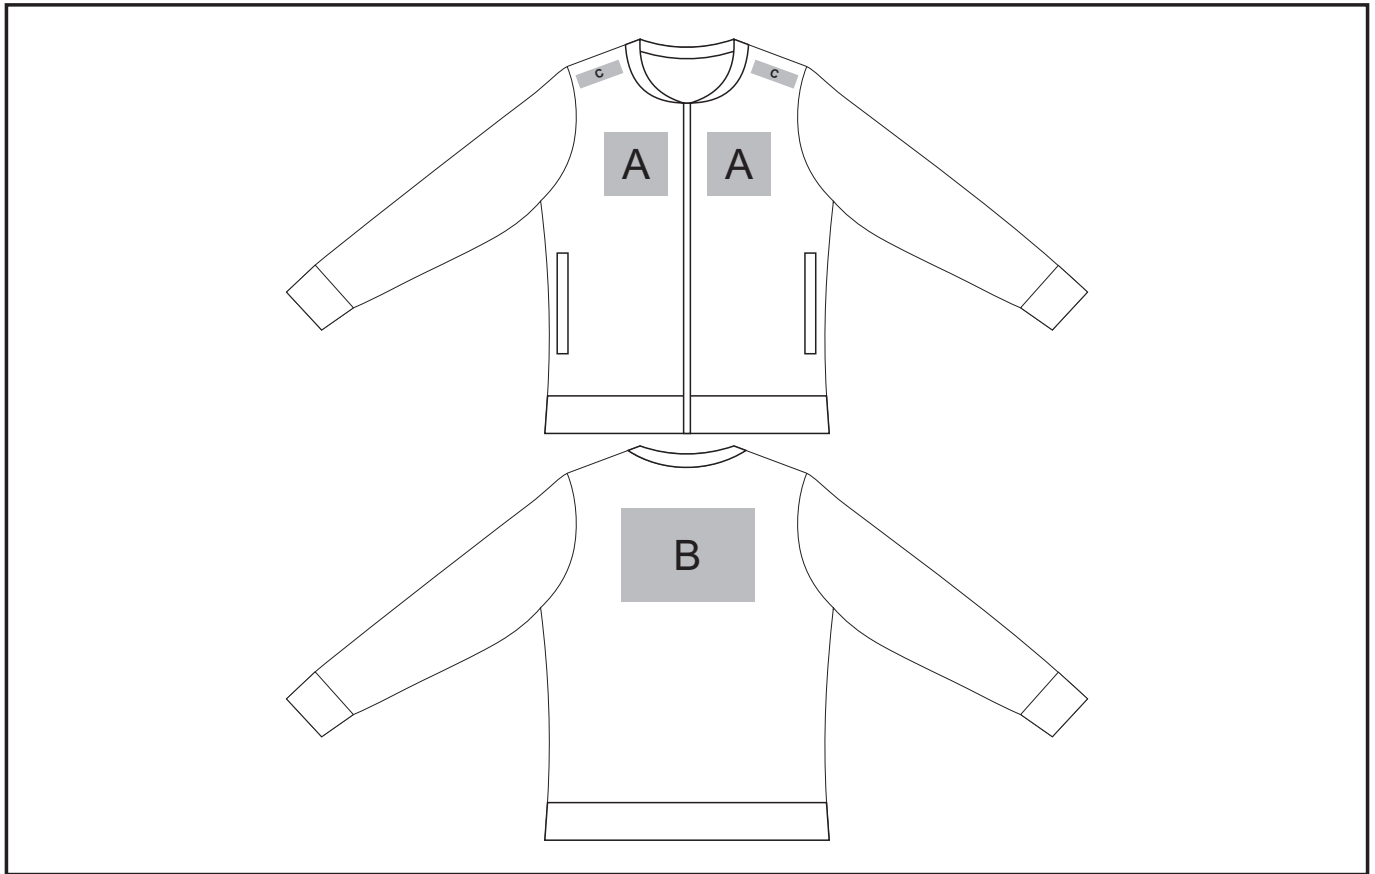

ALT-BBSL

Ladies Bainbridge Sweater

Need to know:

- Includes 1-Position Digital Transfer (setup fee applies)
- **DTC/EMB inclusive Parameters: Left/Right Chest or Back = 100mm x 100mm**
- **Please note Pos C will be branded +/- 20mm from the top seam**

Branding Options:

Position A

1. Embroidery (EMB) - 9 colours
Size: 100mm diameter
2. Digital Transfer Clothing (DTC) - Full colour
Size: 100mm wide x 100mm high

Position B

1. Embroidery (EMB) - 9 colours
Size: 100mm wide x 100mm high
2. Digital Transfer Clothing (DTC) - Full colour
Size: 210mm wide x 148mm high

Position C

1. Digital Transfer Clothing (DTC) - Full Colour
Size: 70mm wide x 20mm high