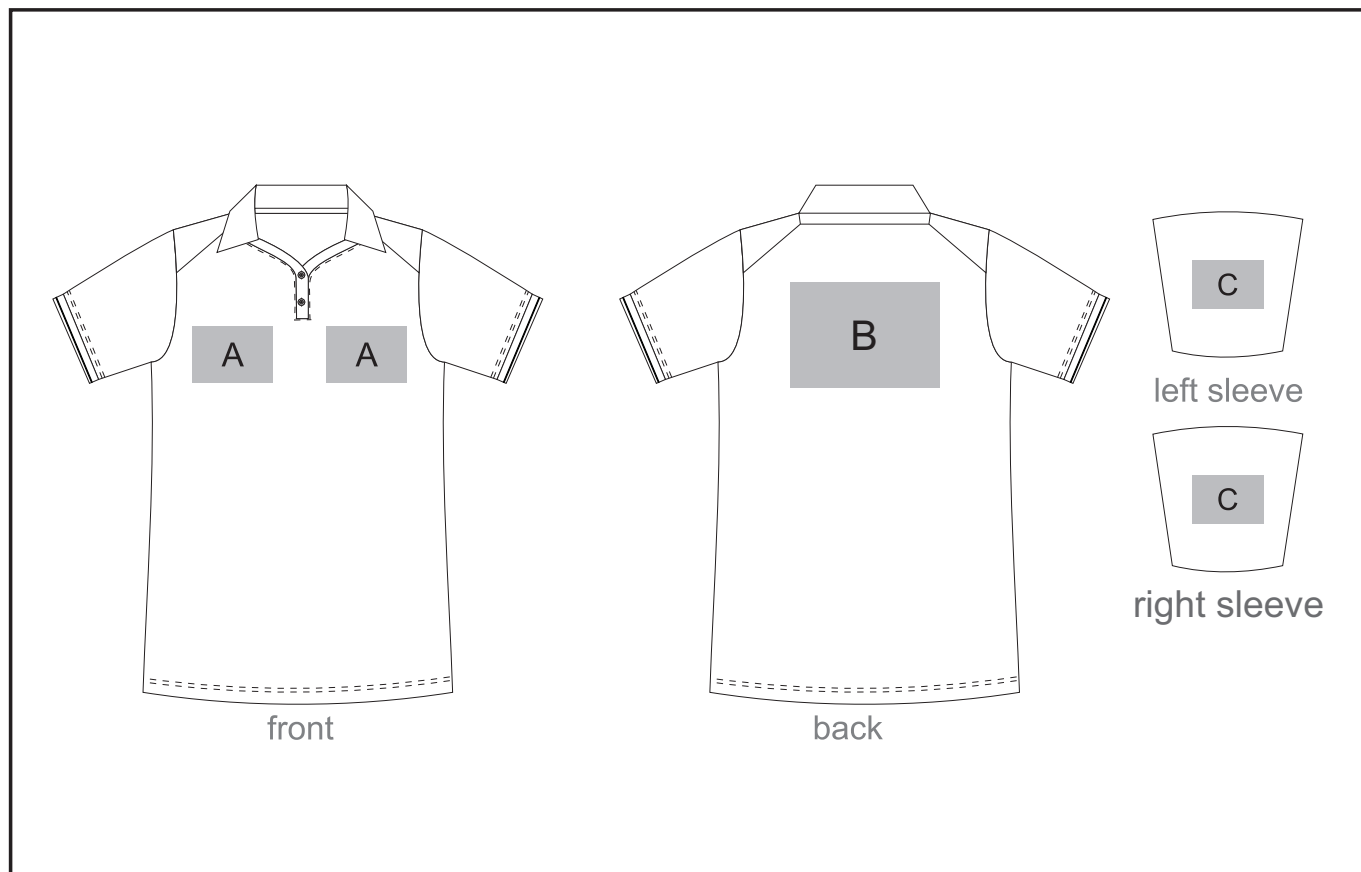

ALT-BBL

BASIC PIQUE LADIES GOLFER

Need to know:

- Includes 1-Position Digital Transfer (setup fee applies)
- **DTC/EMB inclusive Parameters: Left/Right Chest or Back = 100mm x 100mm**

Branding Options:

Position A

1. Embroidery (EMB) - 9 colours
Size: 100mm diameter
2. Screen Print (SA) - 1 colours
Size: 100mm wide x 80mm high
3. Digital Transfer Clothing (DTC) - Full colour
Size: 100mm wide x 100mm high

Position B

1. Embroidery (EMB) - 9 colours
Size: 200mm wide x 200mm high
2. Screen Print (SA) - 1 colours
Size: 260mm wide x 200mm high
3. Digital Transfer Clothing (DTC) - Full colour
Size: 210mm wide x 148mm high

Position C

1. Embroidery (EMB) - 9 colours
Size: 80mm diameter
2. Screen Print (SA) - 1 colours
Size: 60mm wide x 60mm high
3. Digital Transfer Clothing (DTC) - Full colour
Size: 80mm wide x 80mm high