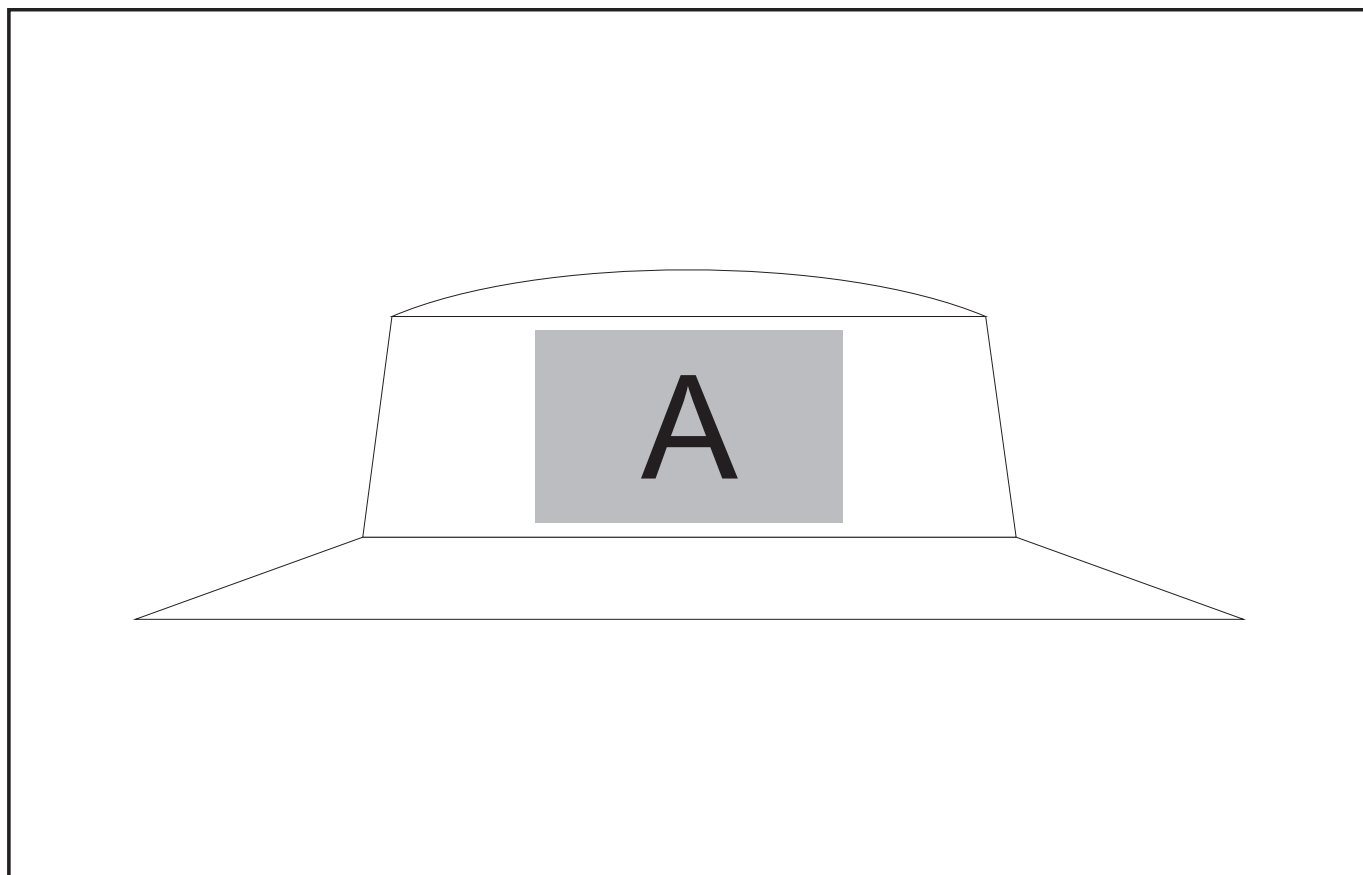

ALT-BAI

Bailey Floppy Hat

Need to know:

- N/A

Branding Options:

Position A

1. Embroidery (EMB) - 9 colours
Size: 80mm wide x 30mm high
2. Digital Transfer Caps (DTC) - Full colour
Size: 80mm wide x 50mm high