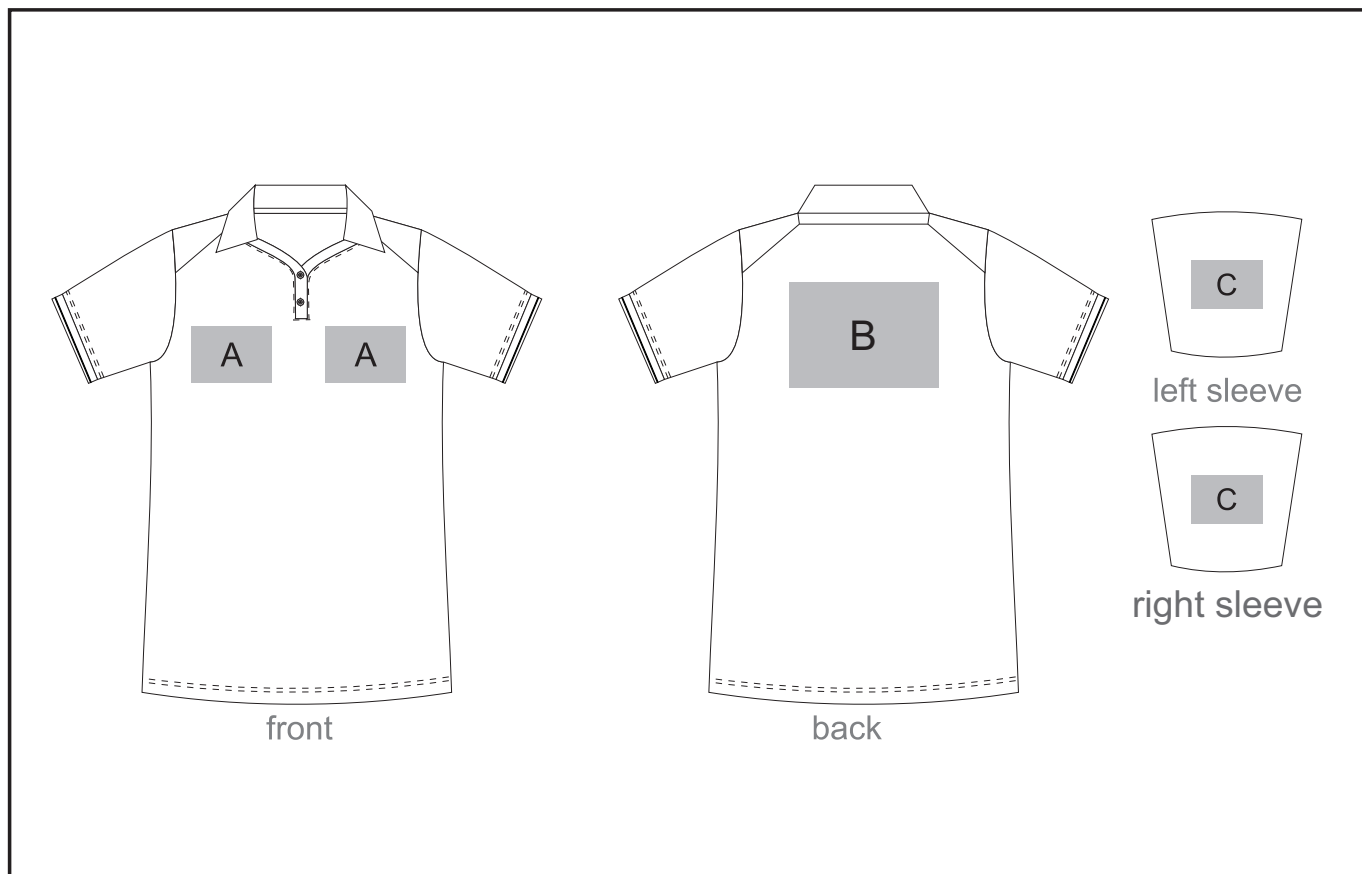

ALT-ASL

Ash Ladies Golfer

Need to know:

- Includes 1-Position Digital Transfer (setup fee applies)
- **DTC/EMB** inclusive Parameters: Left/Right Chest or Back = 100mm x 100mm

Branding Options:

Position A

1. Embroidery (EMB) - 9 colours
Size: 100mm diameter
2. Screen Print (SA) - 1 colours
Size: 100mm wide x 80mm high
3. Digital Transfer Clothing (DTC) - Full colour
Size: 100mm wide x 100mm high

Position B

1. Embroidery (EMB) - 9 colours
Size: 200mm wide x 200mm high
2. Screen Print (SA) - 1 colours
Size: 260mm wide x 200mm high
3. Digital Transfer Clothing (DTC) - Full colour
Size: 210mm wide x 148mm high

Position C

1. Embroidery (EMB) - 9 colours
Size: 80mm diameter
2. Screen Print (SA) - 1 colours
Size: 60mm wide x 60mm high
3. Digital Transfer Clothing (DTC) - Full colour
Size: 80mm wide x 80mm high