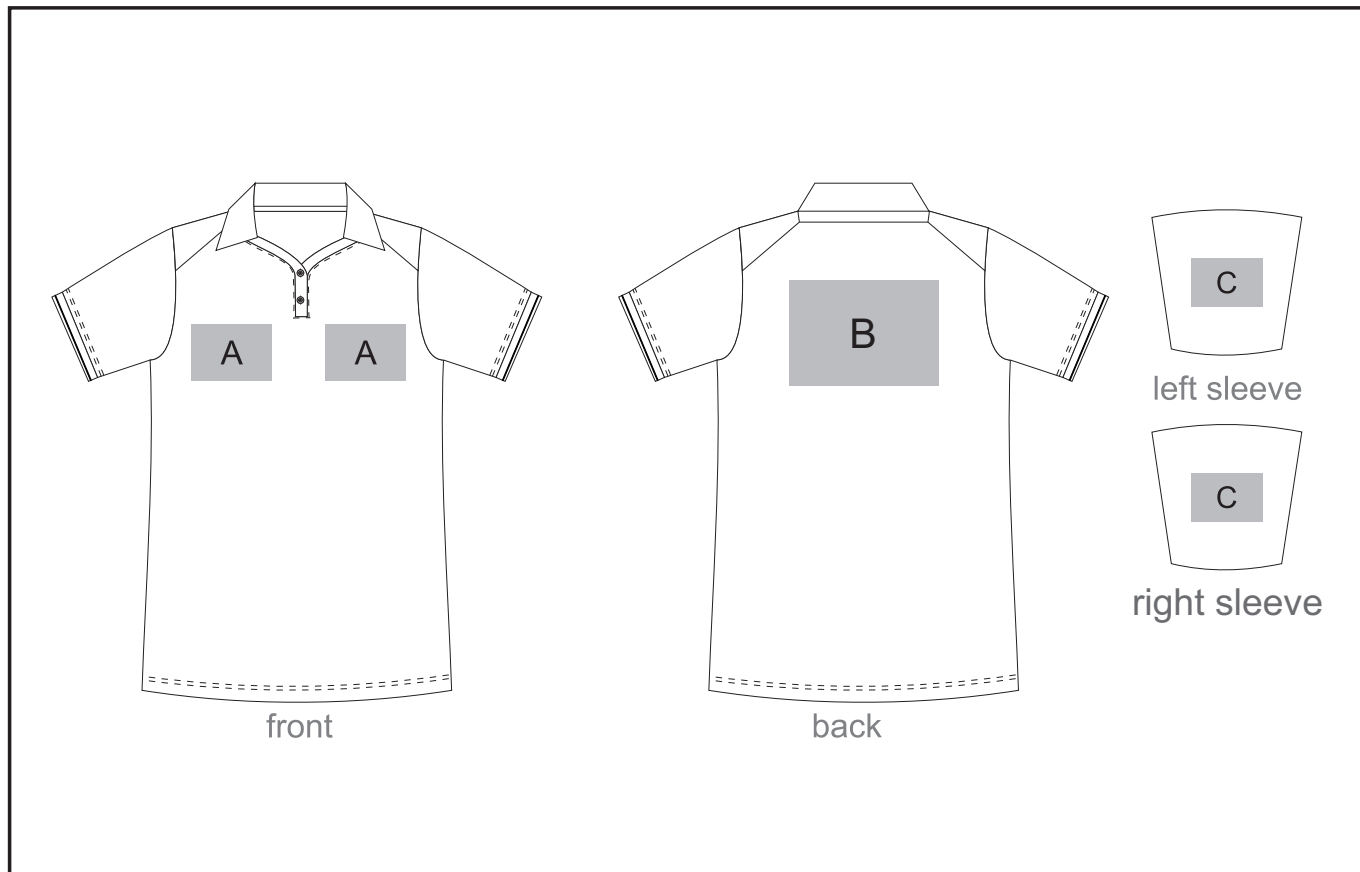

ALT-ASG

Ash Gents Golfer

Need to know:

- Includes 1-Position Digital Transfer (setup fee applies)
- **DTC/EMB inclusive Parameters: Left/Right Chest or Back = 100mm x 100mm**

2

Branding Options:

Position A

1. Embroidery (EMB) - 9 colours
Size: 100mm diameter
2. Screen Print (SA) - 1 colours
Size: 100mm wide x 80mm high
3. Digital Transfer Clothing (DTC) - Full colour
Size: 100mm wide x 100mm high

Position B

1. Embroidery (EMB) - 9 colours
Size: 200mm wide x 200mm high
2. Screen Print (SA) - 1 colours
Size: 260mm wide x 200mm high
3. Digital Transfer Clothing (DTC) - Full colour
Size: 210mm wide x 148mm high

Position C

1. Embroidery (EMB) - 9 colours
Size: 80mm diameter
2. Screen Print (SA) - 1 colours
Size: 60mm wide x 60mm high
3. Digital Transfer Clothing (DTC) - Full colour
Size: 80mm wide x 80mm high