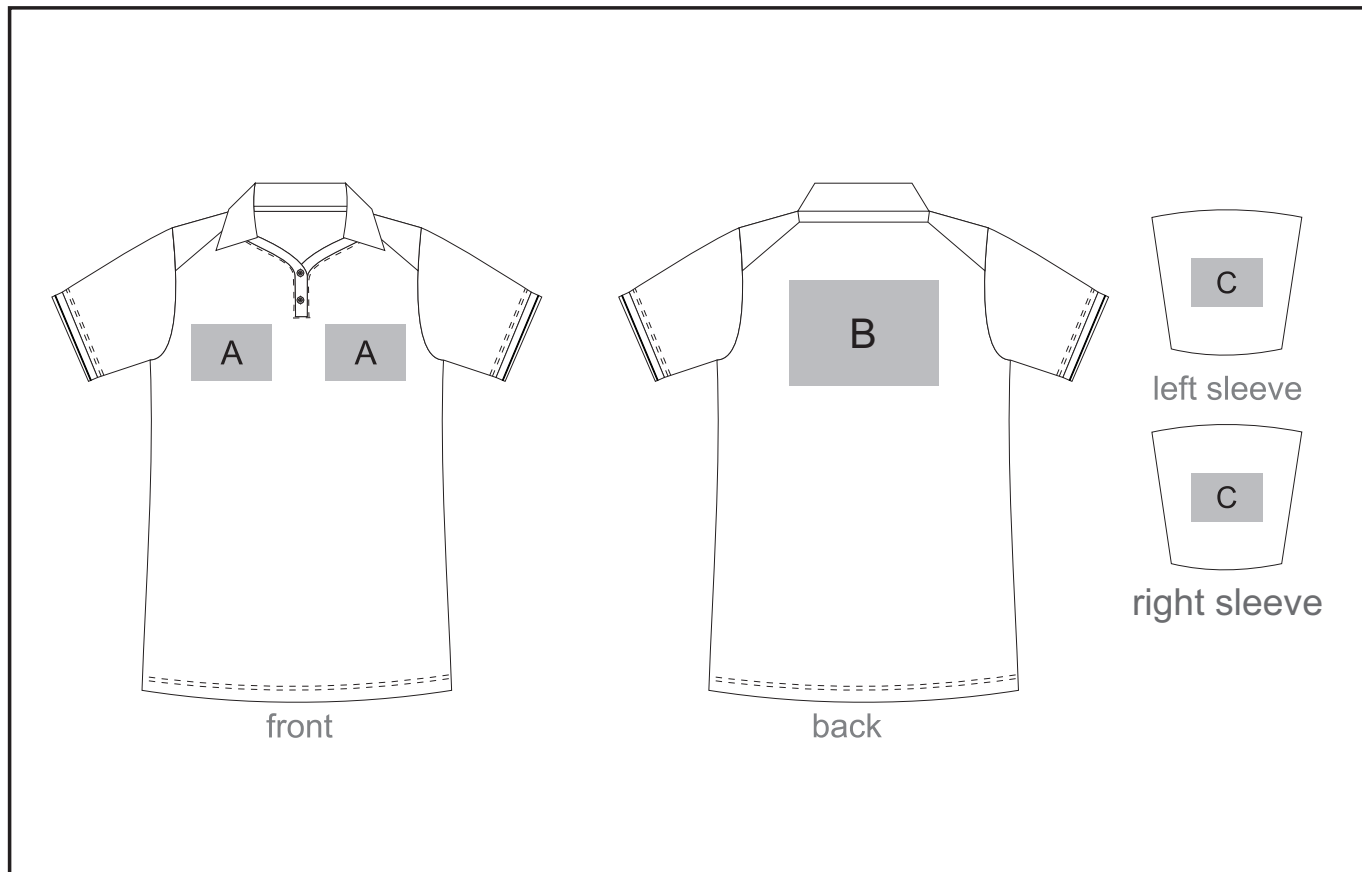

### Need to know:

- Includes 1-Position Digital Transfer (setup fee applies)
- **DTC/EMB** inclusive Parameters: Left/Right Chest or Back = 100mm x 100mm

#### **Position A**

1. Embroidery (EMB) - 9 colours  
Size: 100mm diameter
2. Screen Print (SA) - 1 colours  
Size: 100mm wide x 80mm high
3. Digital Transfer Clothing (DTC) - Full colour  
Size: 100mm wide x 100mm high

#### **Position B**

1. Embroidery (EMB) - 9 colours  
Size: 200mm wide x 200mm high
2. Screen Print (SA) - 1 colours  
Size: 260mm wide x 200mm high
3. Digital Transfer Clothing (DTC) - Full colour  
Size: 210mm wide x 148mm high

#### **Position C**

1. Embroidery (EMB) - 9 colours  
Size: 80mm diameter
2. Screen Print (SA) - 1 colours  
Size: 60mm wide x 60mm high
3. Digital Transfer Clothing (DTC) - Full colour  
Size: 80mm wide x 80mm high