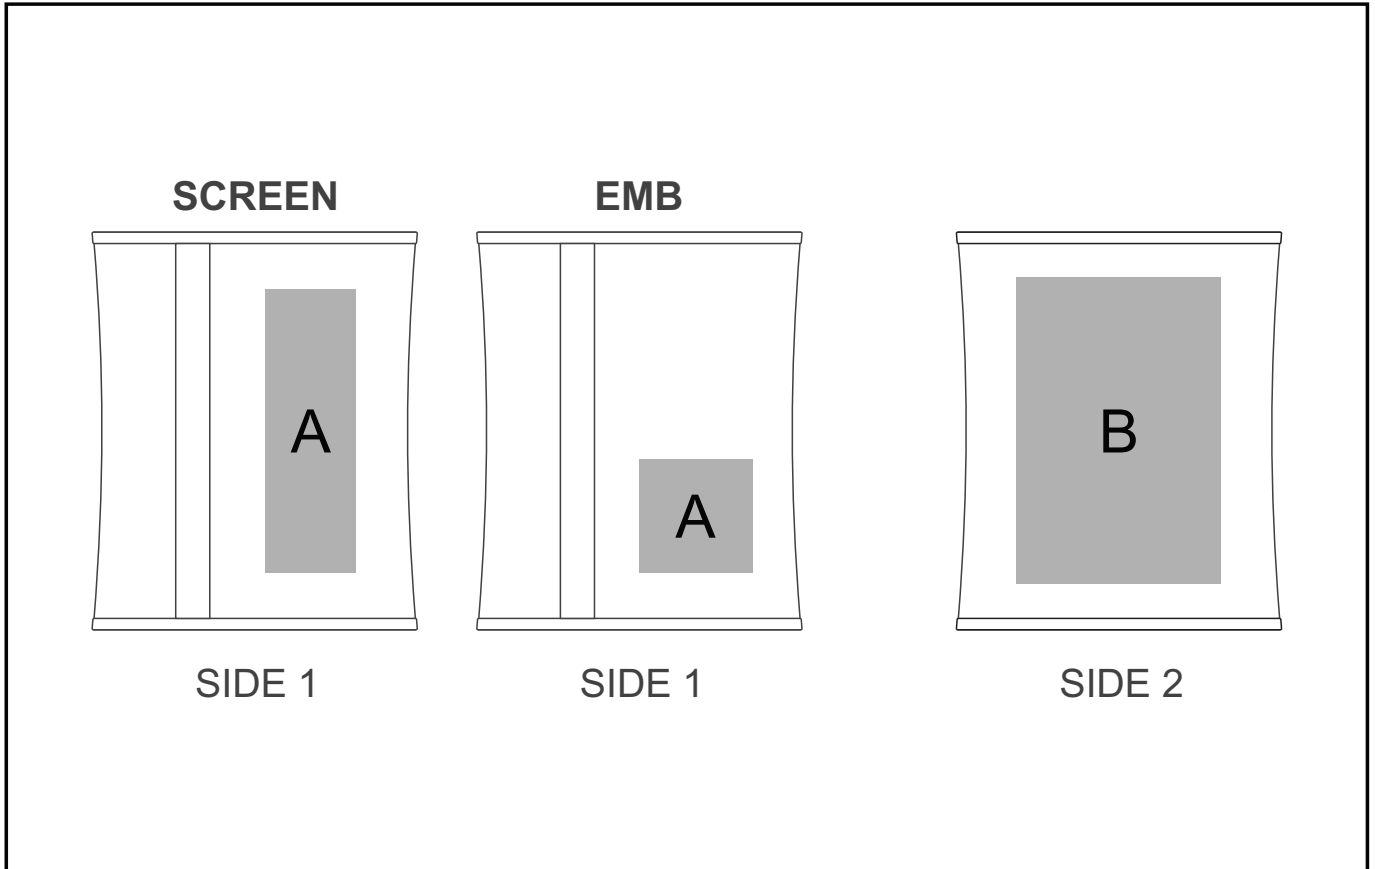

ALT-2003

YIELD HI-VIZ REFLECTIVE BUFF

Need to know:

- N/A

Branding Options:

Position A

1. Screen Print (SB) - 1 colour
  Size: 80mm wide x 250mm high
2. Embroidery (EMB) - 9 colours
  Size: 100mm wide x 100mm high

Position B

1. Screen Print (SB) - 1 colour
  Size: 180mm wide x 270mm high