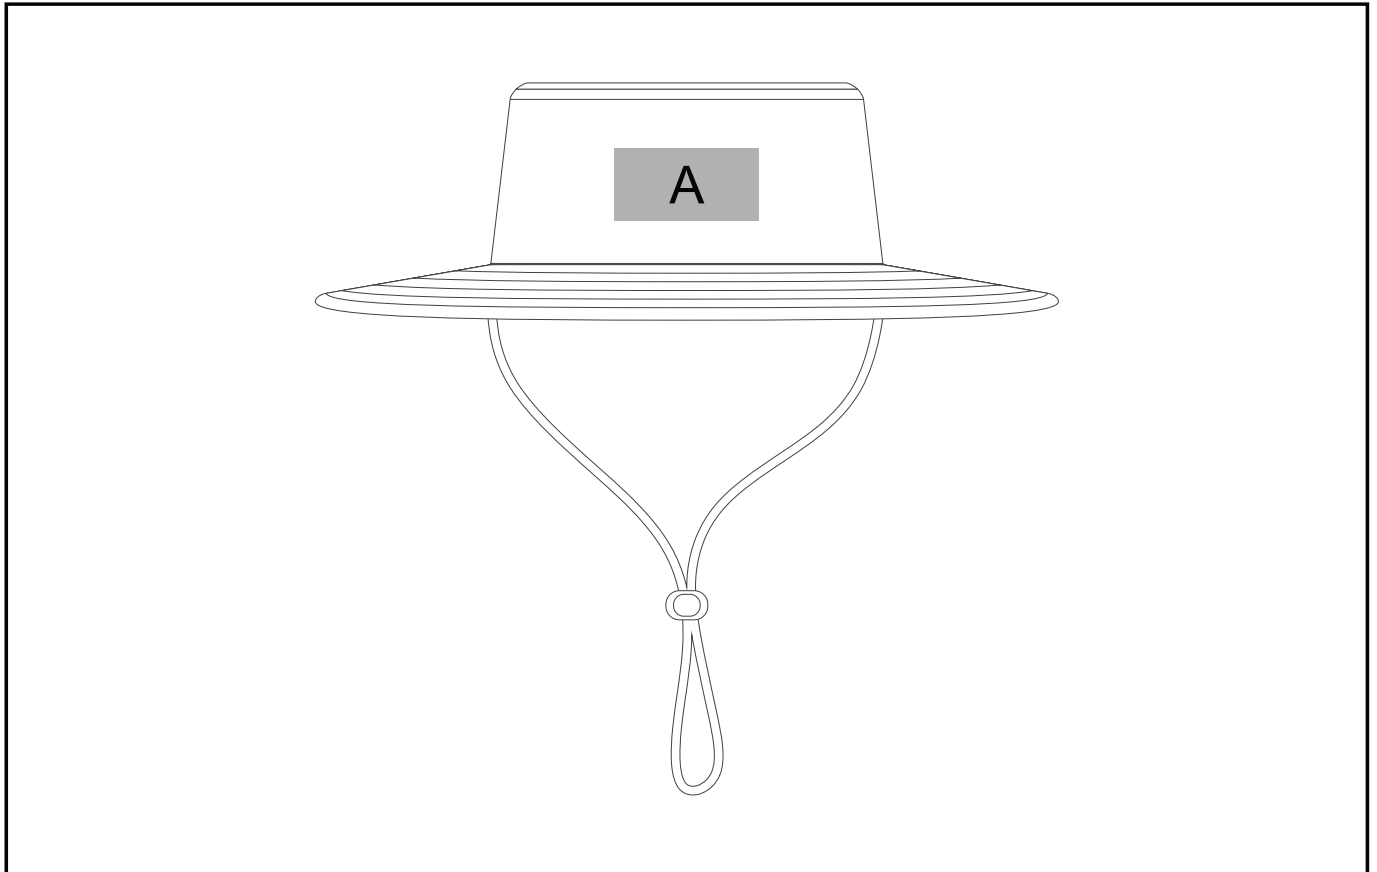

## ROADSIDE HI-VIZ REFLECTIVE CAP

#### **Position A**

1. Screen Print (SB) - 1 colour  
Size: 70mm wide x 35mm high