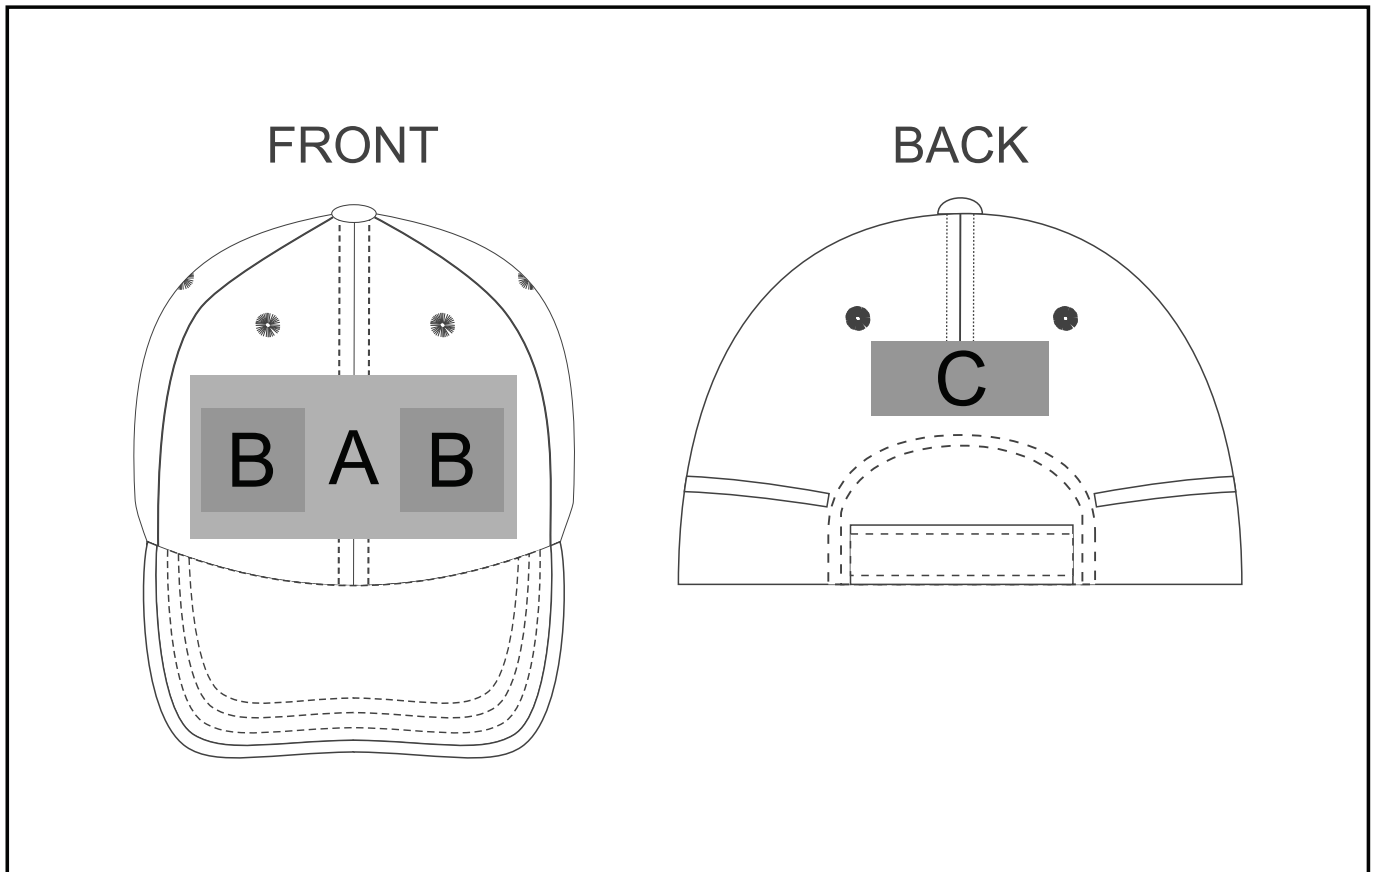

ALT-2000

SIGNAL HI-VIZ REFLECTIVE CAP

Need to know:

- N/A

Branding Options:

Position A

1. Embroidery (EMB) - 9 colours
Size: 110mm wide x 55mm high

Position B

1. Screen Print (SB) - 1 colour
Size: 35mm wide x 35mm high

Position C

1. Embroidery (EMB) - 9 colours
Size: 60mm wide x 25mm high