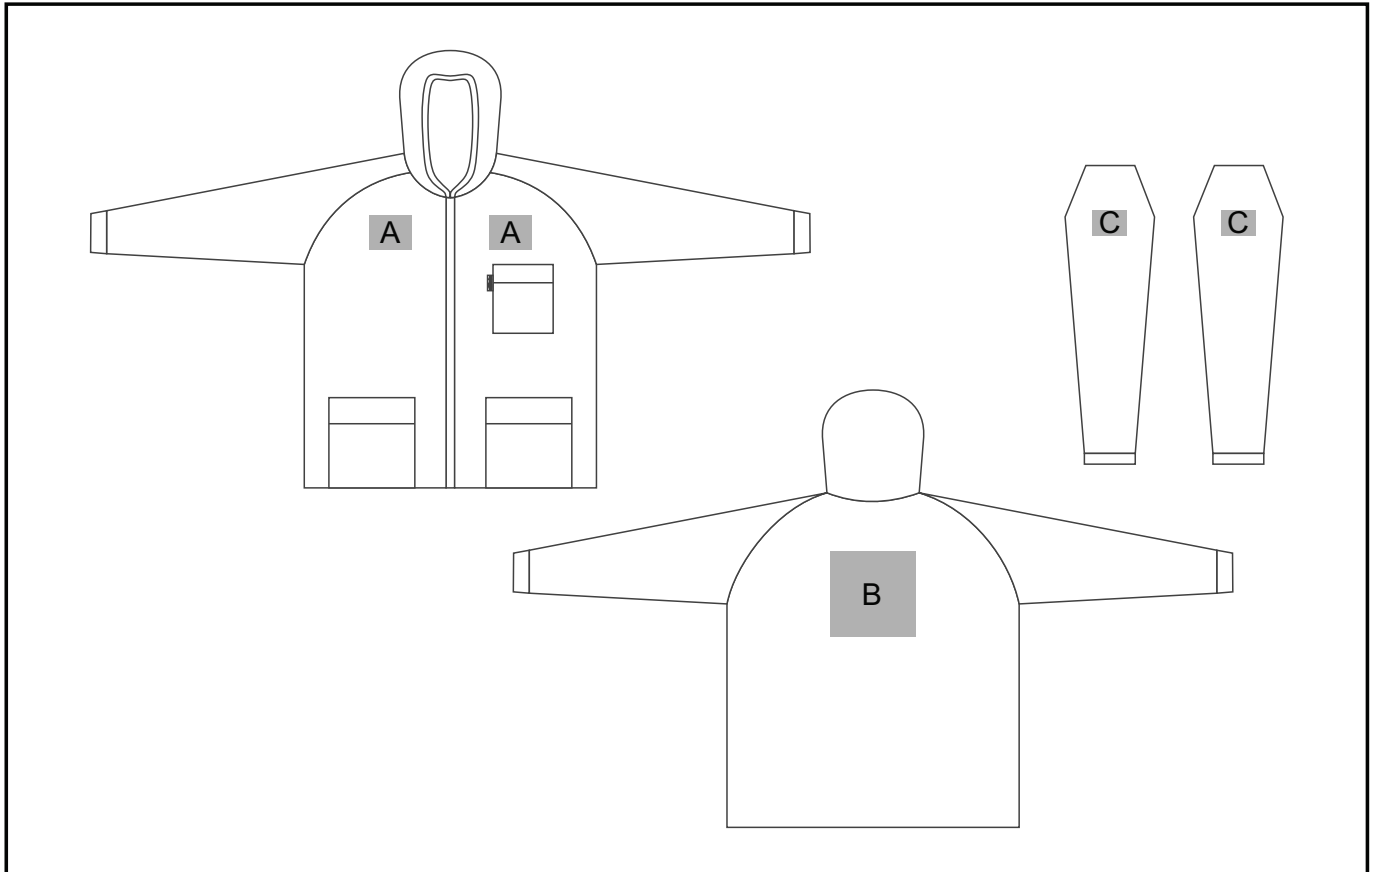

ALT-1800

SHIFT SINGLE-LINED FREEZER JACKET

Need to know:

- Includes 1-Position Embroidery (setup fees apply).
- **EMB Inclusive Parameters:** Left/Right Chest or Back = 100mm x 100mm.
- The Logo will be branded through the Lining on **ALL** Positions as there is no excess zip.

Branding Options:

Position A

1. Embroidery (EMB) - 9 colours
Size: 100mm wide x 80mm high

Position B

1. Embroidery (EMB) - 9 colours
Size: 200mm wide x 200mm high

Position C

1. Embroidery (EMB) - 9 colours
Size: 80mm wide x 60mm high