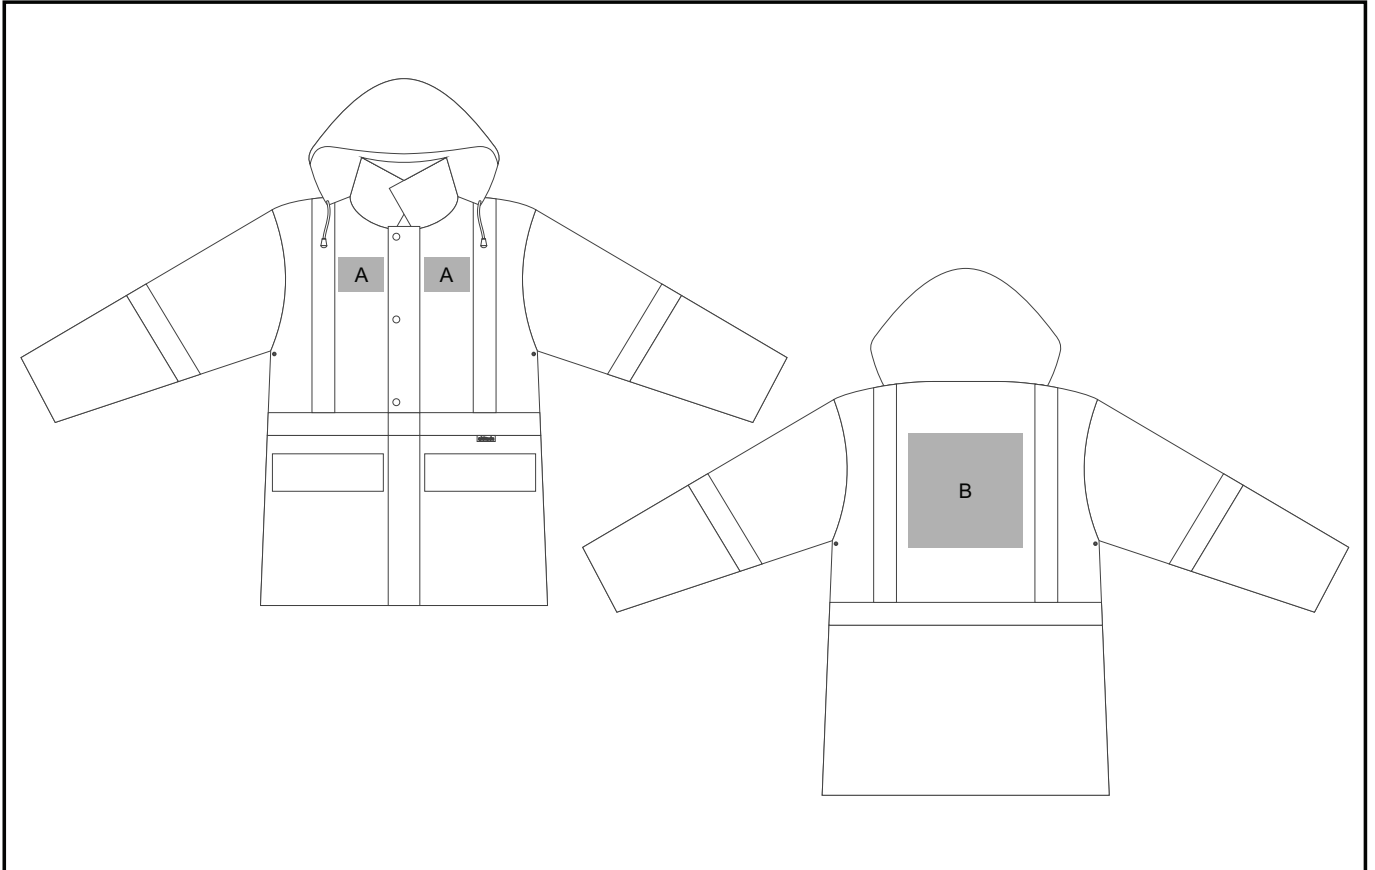

## HAZARD PADDED TWO-TONE HI-VIZ REFLECTIVE JACKET

### Need to know:

- Includes 1-Position Embroidery (setup fees apply).

- **EMB Inclusive Parameters:** Left/Right Chest or Back = 100mm x 100mm.

#### **Position A**

1. Embroidery (EMB) - 9 colours  
Size: 80mm wide x 60mm high

#### **Position B**

1. Embroidery (EMB) - 9 colours  
Size: 200mm wide x 200mm high