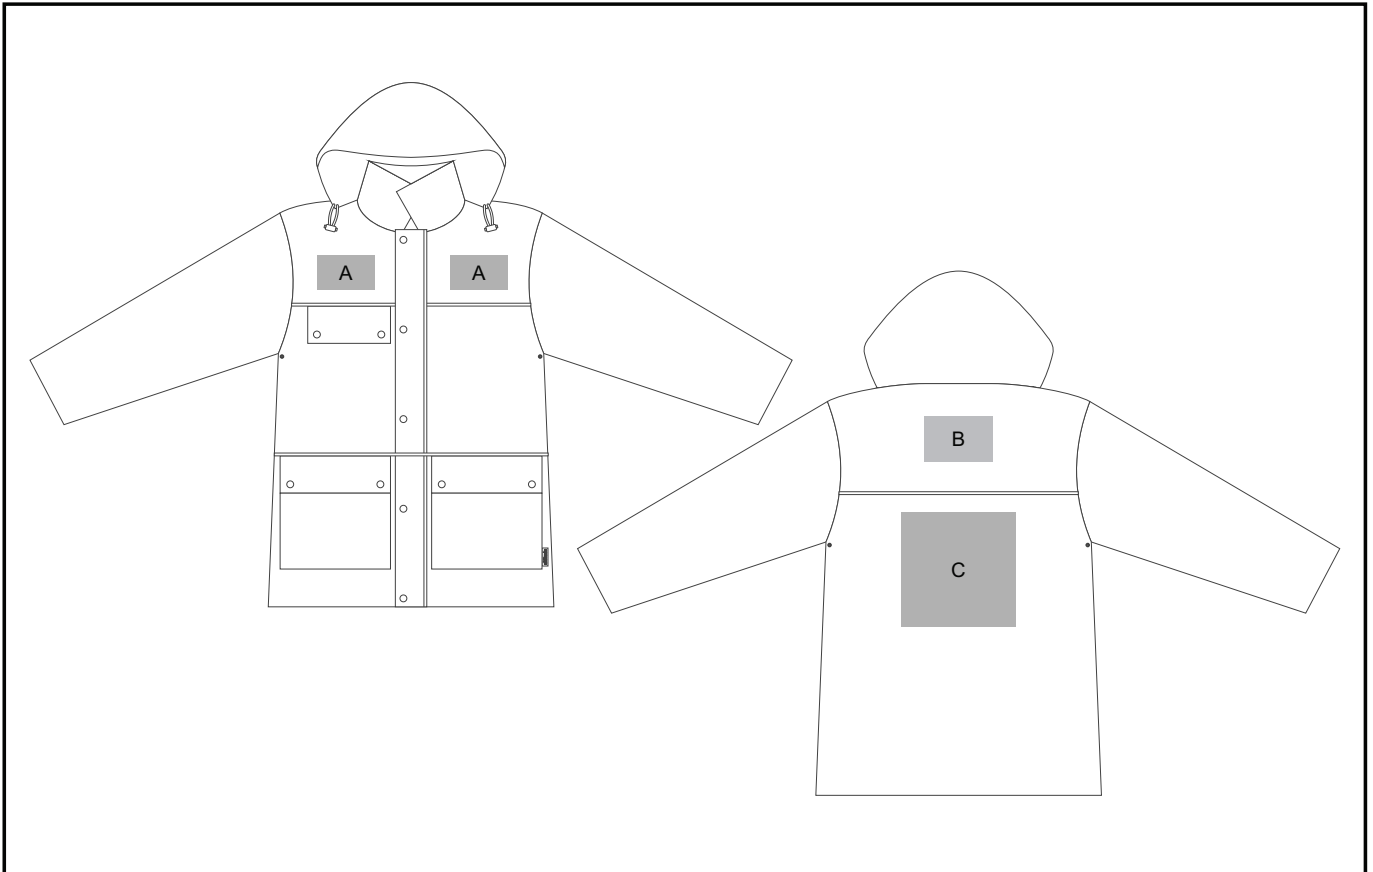

## SENTRY PARKA JACKET

### Need to know:

- Includes 1-Position Embroidery (setup fees apply).

- **EMB Inclusive Parameters:** Left/Right Chest or Back = 100mm x 100mm.

#### **Position B**

1. Embroidery (EMB) - 9 colours  
Size: 120mm wide x 80mm high

#### **Position C**

1. Embroidery (EMB) - 9 colours  
Size: 200mm wide x 200mm high