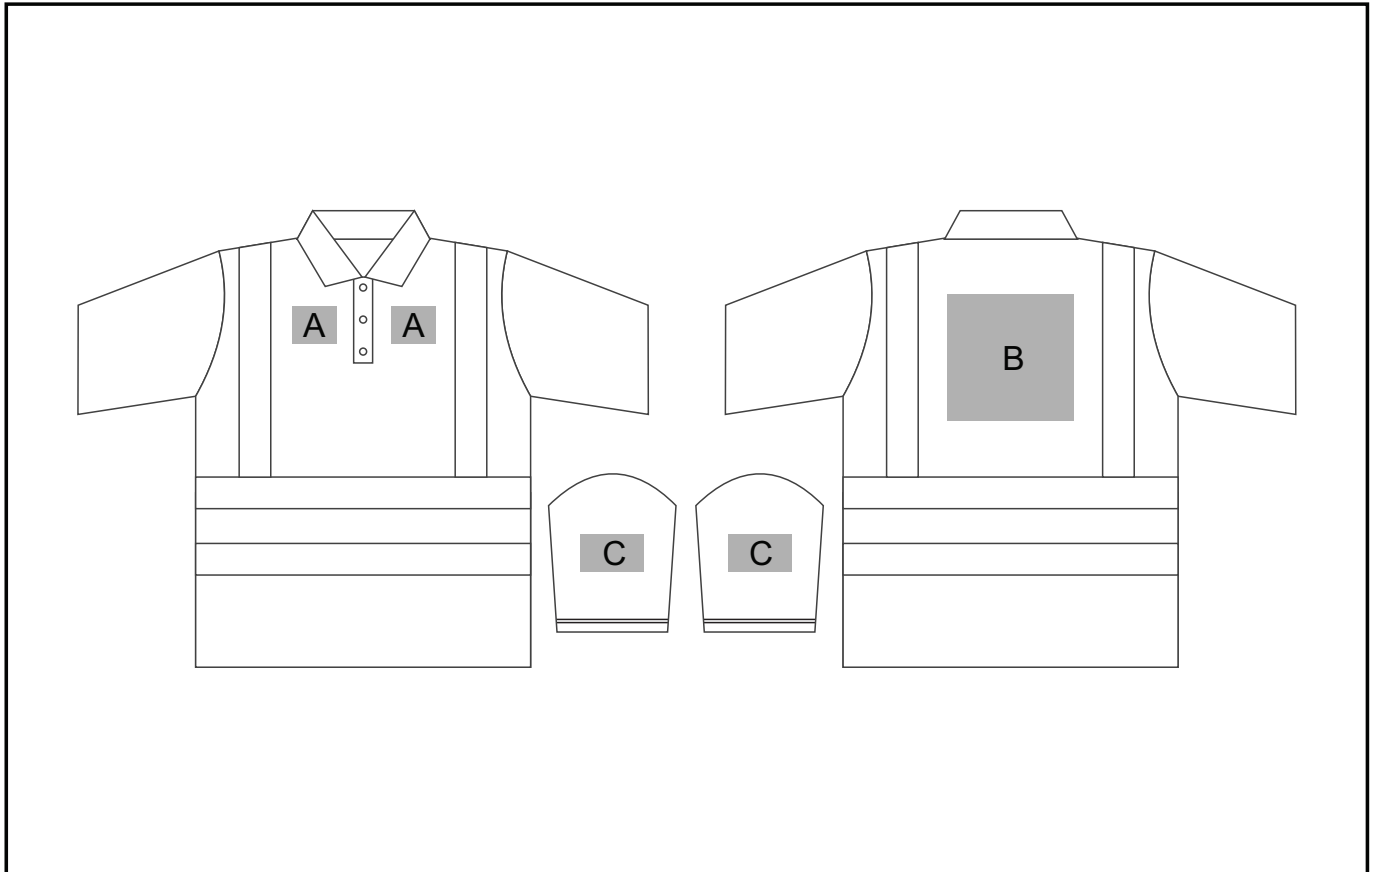

ALT-1402

SURVEYOR TWO-TONE HI-VIZ REFLECTIVE GOLF SHIRT

Need to know:

- Includes 1-Colour, 1-Position Screen Print (setup fees apply).
- **EMB: Heavy logos (High Stitch Count) will affect the quality of branding due to lightweight fabric.**

Branding Options:

Position A

1. Embroidery (EMB) - 9 colours
Size: 70mm wide x 60mm high
2. Screen Print (SA) - 1 colour
Size: 50mm wide x 50mm high

Position B

1. Screen Print (SA) - 1 colour
Size: 150mm wide x 150mm high
2. Embroidery (EMB) - 9 colours
Size: 200mm wide x 200mm high

Position C

1. Screen Print (SA) - 1 colour
Size: 100mm wide x 30mm high
2. Embroidery (EMB) - 9 colours
Size: 80mm wide x 60mm high