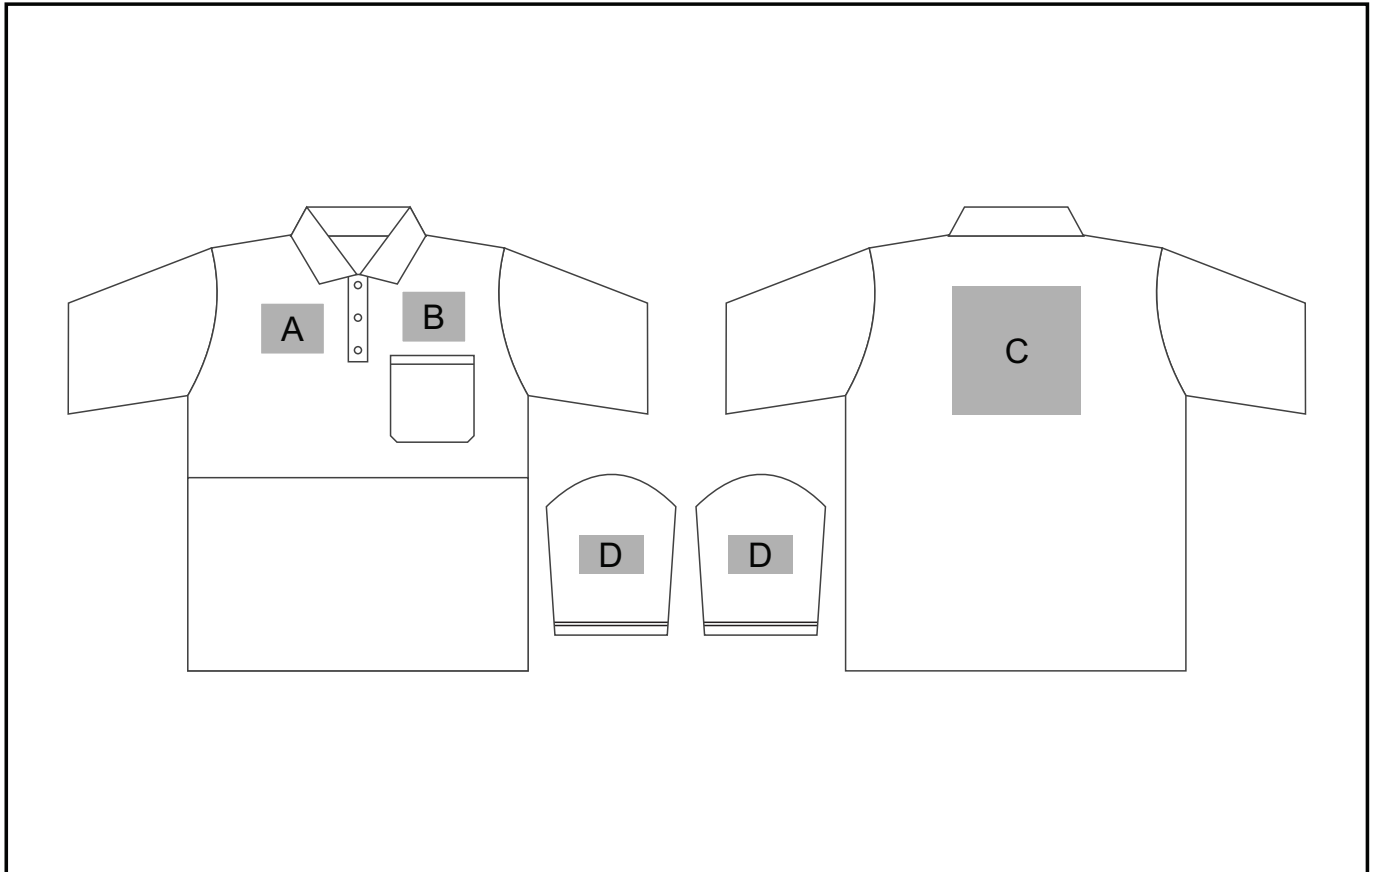

ALT-1401

INSPECTOR TWO-TONE HI-VIZ GOLF SHIRT

Need to know:

- Includes 1-Colour, 1-Position Screen Print (setup fees apply).
- **EMB: Heavy logos (High Stitch Count) will affect the quality of branding due to lightweight fabric.**

Branding Options:

Position A

1. Embroidery (EMB) - 9 colours
Size: 100mm wide x 80mm high
2. Screen Print (SA) - 1 colour
Size: 100mm wide x 20mm high

Position B

1. Screen Print (SA) - 1 colour
Size: 200mm wide x 100mm high
2. Embroidery (EMB) - 9 colours
Size: 200mm wide x 200mm high

Position C

1. Screen Print (SA) - 1 colour
Size: 100mm wide x 50mm high
2. Embroidery (EMB) - 9 colours
Size: 100mm wide x 80mm high

Position D

1. Embroidery (EMB) - 9 colours
Size: 80mm wide x 60mm high
2. Screen Print (SA) - 1 colour
Size: 60mm wide x 60mm high