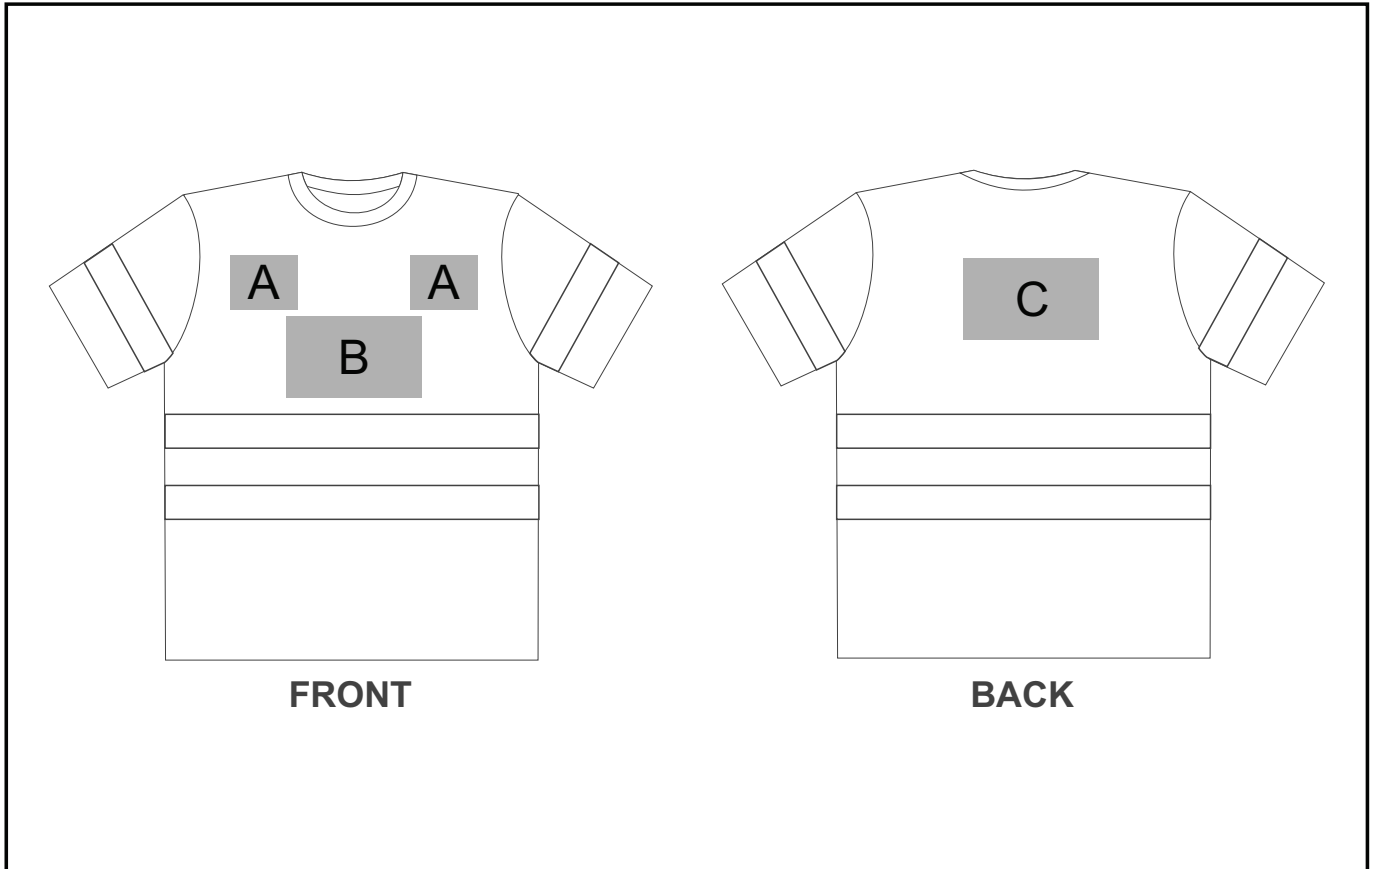

### Need to know:

- Includes 1-Colour, 1-Position Screen Print (setup fees apply).
- **EMB: Heavy logos (High Stitch Count) will affect the quality of branding due to lightweight fabric.**

#### **Position A**

1. Embroidery (EMB) - 9 colours  
Size: 80mm wide x 60mm high

#### **Position B**

1. Screen Print (SA) - 1 colour  
Size: 200mm wide x 120mm high

#### **Position C**

1. Screen Print (SA) - 1 colour  
Size: 200mm wide x 100mm high
2. Embroidery (EMB) - 9 colours  
Size: 200mm wide x 200mm high