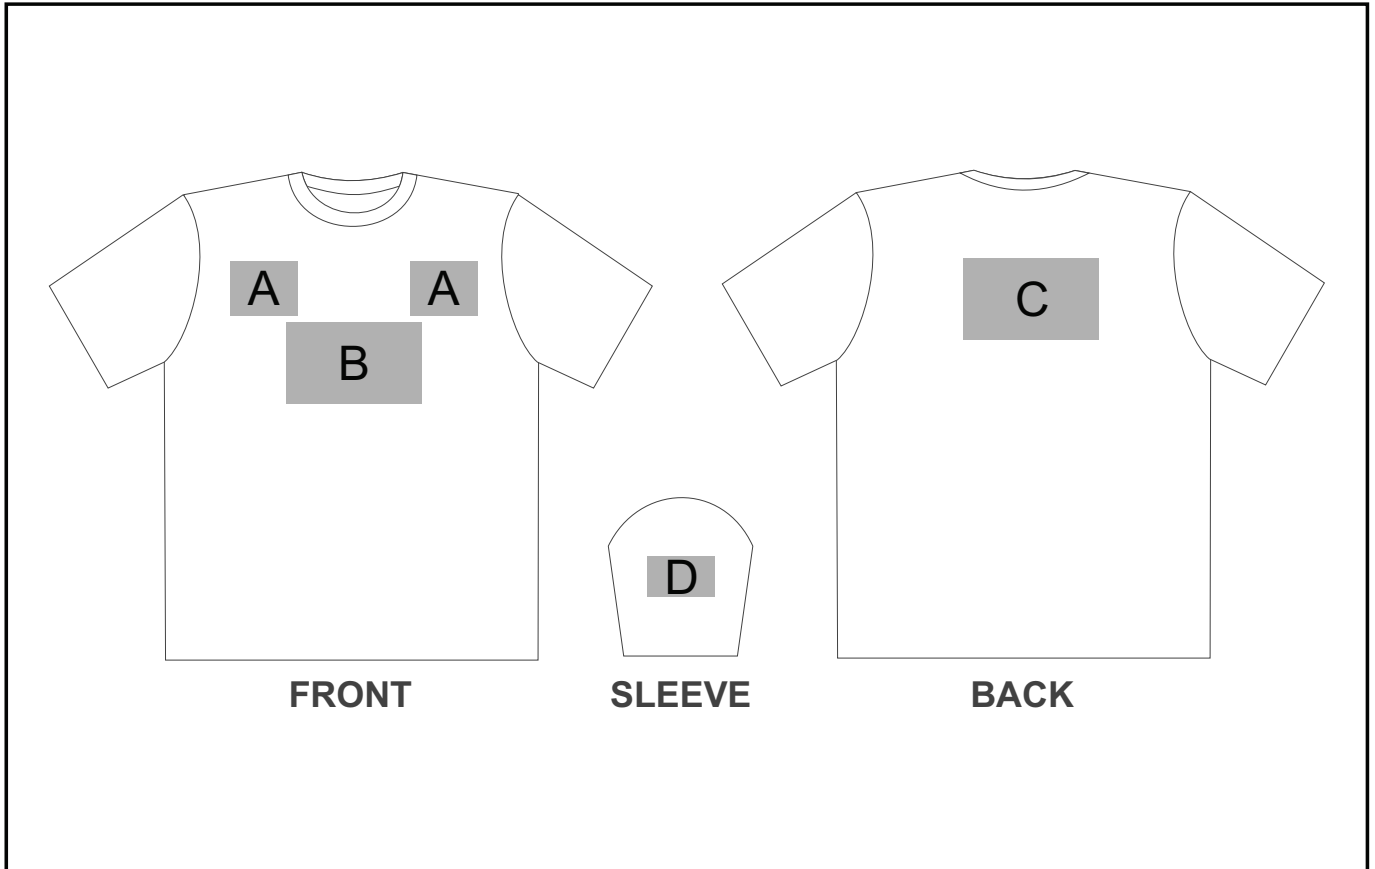

ALT-1300

ZONE HI-VIZ T-SHIRT

Need to know:

- Includes 1-Colour, 1-Position Screen Print (setup fees apply).
- **EMB: Heavy logos (High Stitch Count) will affect the quality of branding due to lightweight fabric.**

Branding Options:

Position A

1. Embroidery (EMB) - 9 colours
  Size: 80mm wide x 60mm high

Position B

1. Screen Print (SA) - 1 colour
  Size: 200mm wide x 120mm high

Position C

1. Screen Print (SA) - 1 colour
  Size: 200mm wide x 100mm high
2. Embroidery (EMB) - 9 colours
  Size: 200mm wide x 200mm high

Position D

1. Screen Print (SA) - 1 colour
  Size: 100mm wide x 20mm high
2. Embroidery (EMB) - 9 colours
  Size: 80mm wide x 60mm high