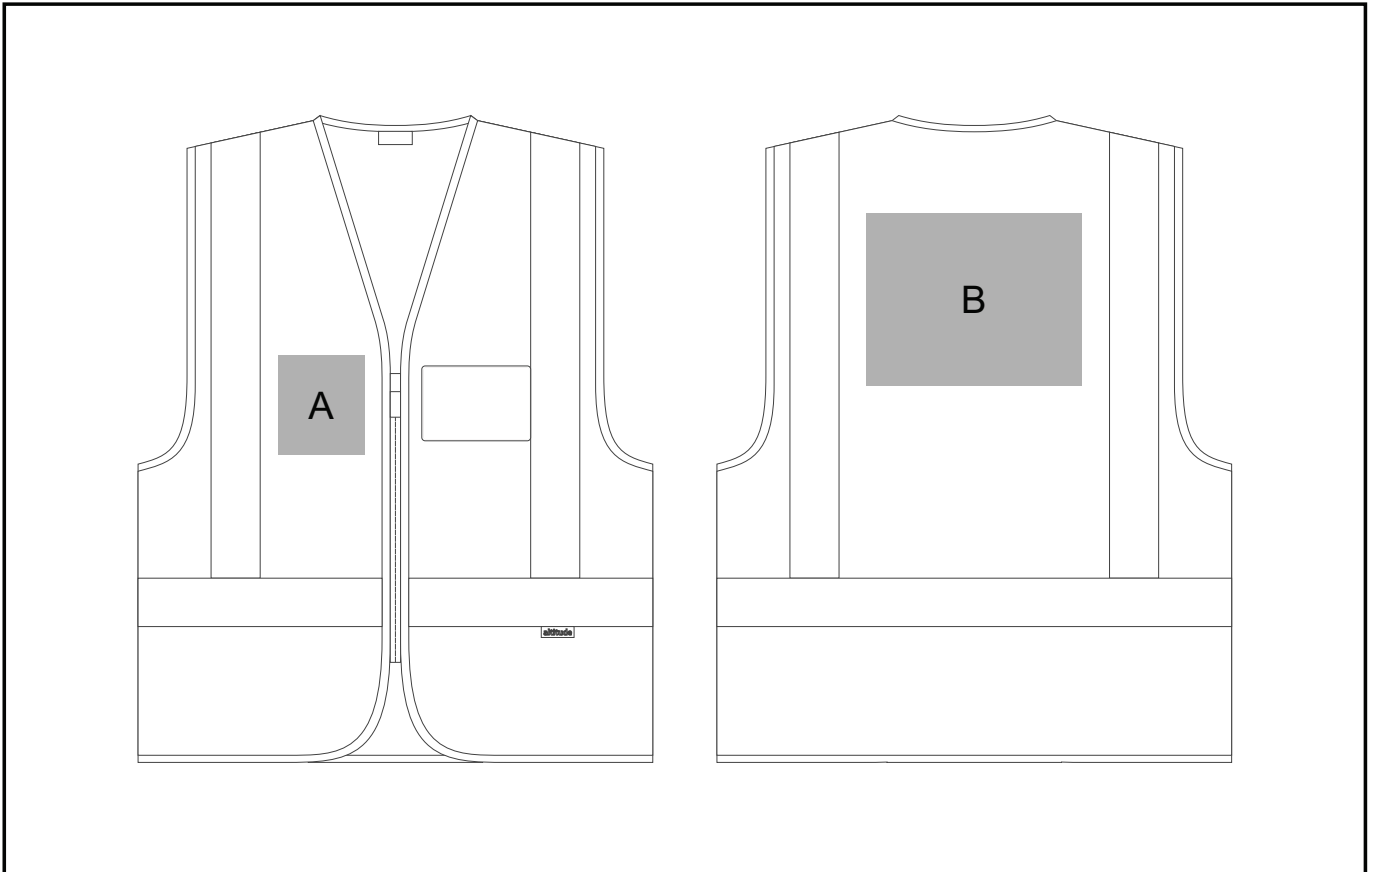

## DIRECTION HI-VIZ REFLECTIVE FULL ZIP VEST

### Need to know:

- Includes 1-Colour, 1-Position Screen Print (setup fees apply).
- **EMB: Heavy logos (High Stitch Count) will affect the quality of branding due to lightweight fabric.**

#### **Position A**

1. Screen Print (SC) - 1 colour  
Size: 70mm wide x 100mm high
2. Embroidery (EMB) - 9 colours  
Size: 80mm wide x 60mm high

#### **Position B**

1. Screen Print (SC) - 1 colour  
Size: 200mm wide x 160mm high
2. Embroidery (EMB) - 9 colours  
Size: 200mm wide x 200mm high