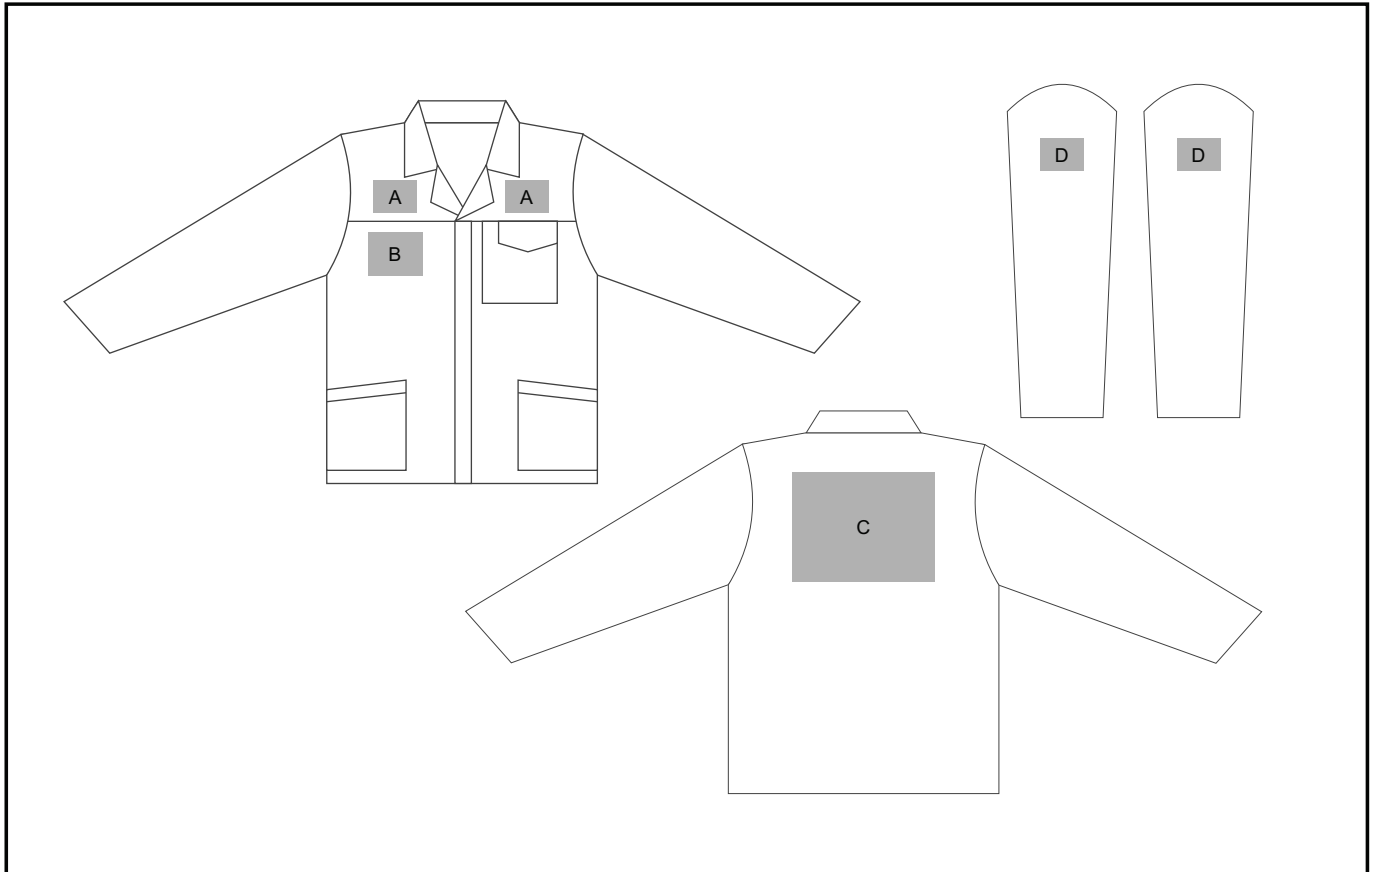

ALT-1111

SITE PREMIUM POLYCOTTON JACKET

Need to know:

- N/A

Branding Options:

Position A

1. Screen Print (SA) - 1 colour
Size: 70mm wide x 30mm high

2. Embroidery (EMB) - 9 colours
Size: 100mm wide x 60mm high

Position B

1. Screen Print (SA) - 6 colour
Size: 220mm wide x 200mm high

2. Embroidery (EMB) - 9 colours
Size: 200mm wide x 200mm high

Position C

1. Screen Print (SA) - 1 colour
Size: 100mm wide x 30mm high

2. Embroidery (EMB) - 9 colours
Size: 100mm wide x 60mm high

Position D

1. Screen Print (SA) - 2 colour
Size: 60mm wide x 60mm high

2. Embroidery (EMB) - 9 colours
Size: 80mm wide x 60mm high