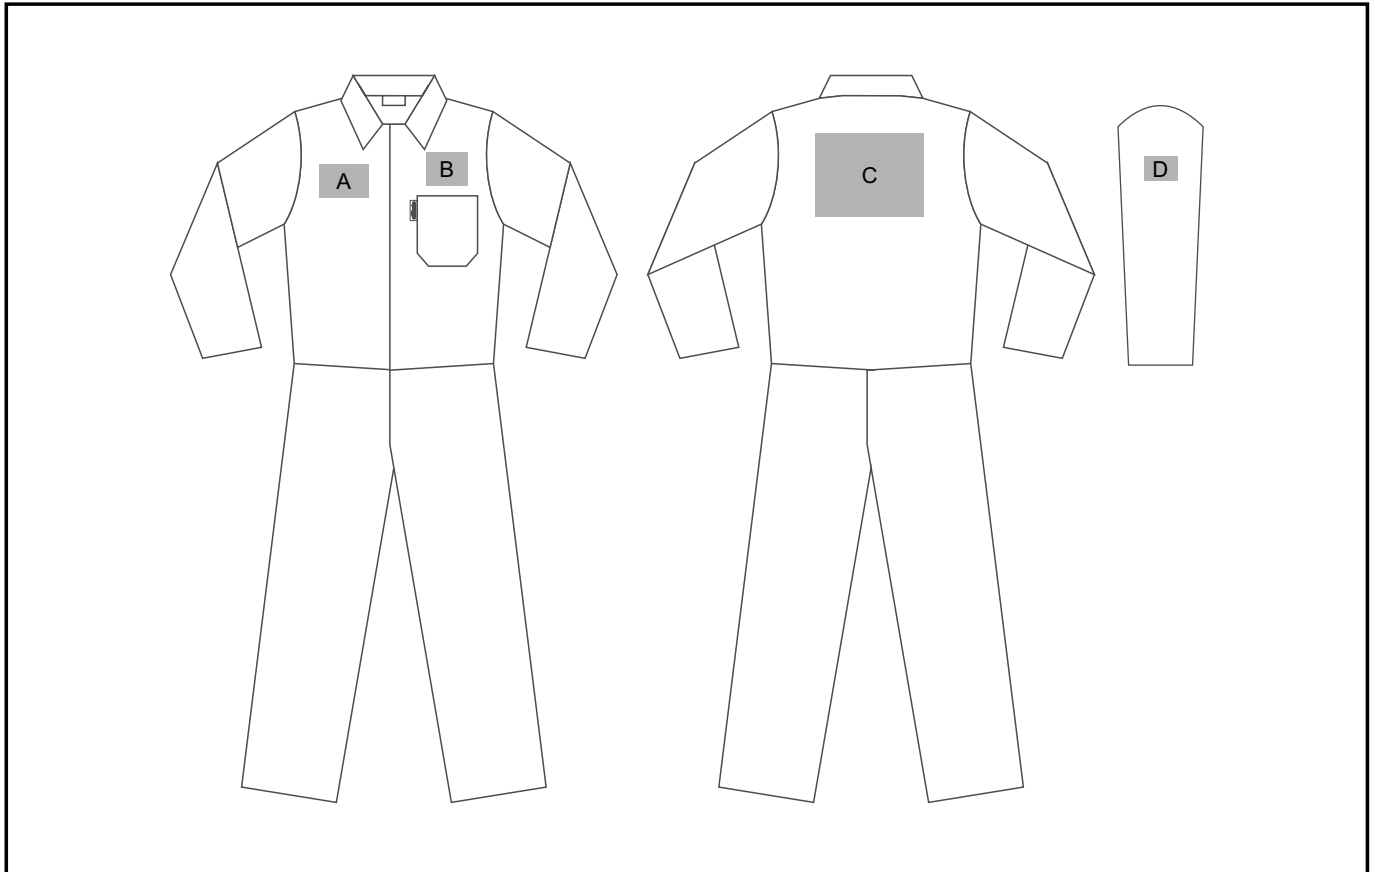

ALT-1108

SAFETY POLYCOTTON BOILER SUIT

Need to know:

- N/A

Branding Options:

Position A

1. Screen Print (SB) - 1 colour
Size: 120mm wide x 30mm high
2. Embroidery (EMB) - 9 colours
Size: 100mm wide x 80mm high

Position B

1. Screen Print (SB) - 1 colour
Size: 100mm wide x 30mm high
2. Embroidery (EMB) - 9 colours
Size: 100mm wide x 80mm high

Position C

1. Screen Print (SB) - 6 colour
Size: 260mm wide x 200mm high
2. Embroidery (EMB) - 9 colours
Size: 200mm wide x 200mm high

Position D

1. Screen Print (SB) - 2 colour
Size: 60mm wide x 60mm high
2. Embroidery (EMB) - 9 colours
Size: 80mm wide x 60mm high