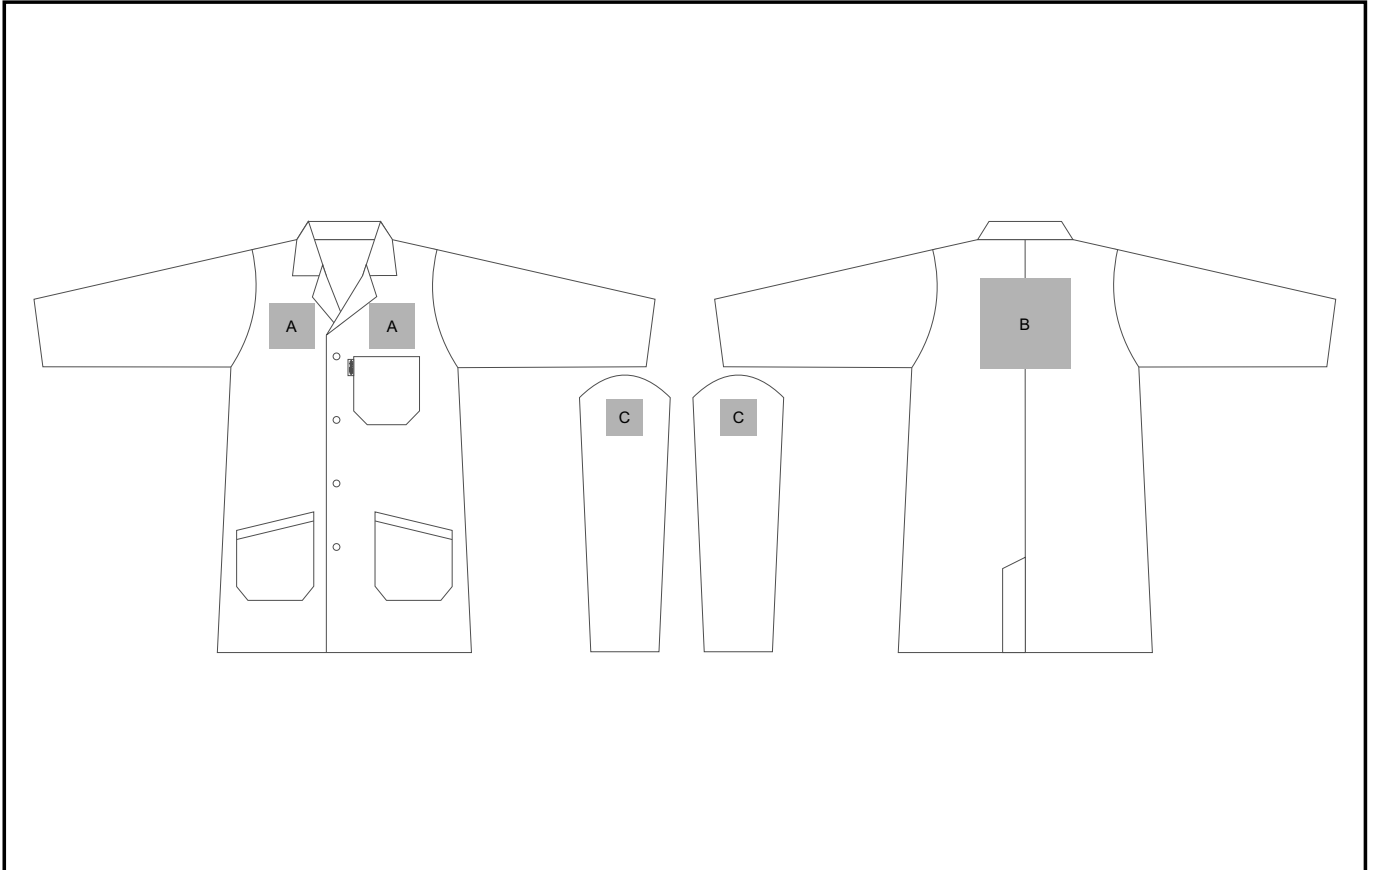

ALT-1107

PRIME POLYCOTTON DUSTCOAT

Need to know:

- N/A

Branding Options:

Position A

1. Screen Print (SA) - 1 colour
Size: 100mm wide x 60mm high
2. Embroidery (EMB) - 9 colours
Size: 100mm wide x 100mm high

Position B

1. Embroidery (EMB) - 9 colours
Size: 200mm wide x 200mm high

Position C

1. Screen Print (SA) - 2 colour
Size: 80mm wide x 80mm high
2. Embroidery (EMB) - 9 colours
Size: 60mm wide x 80mm high