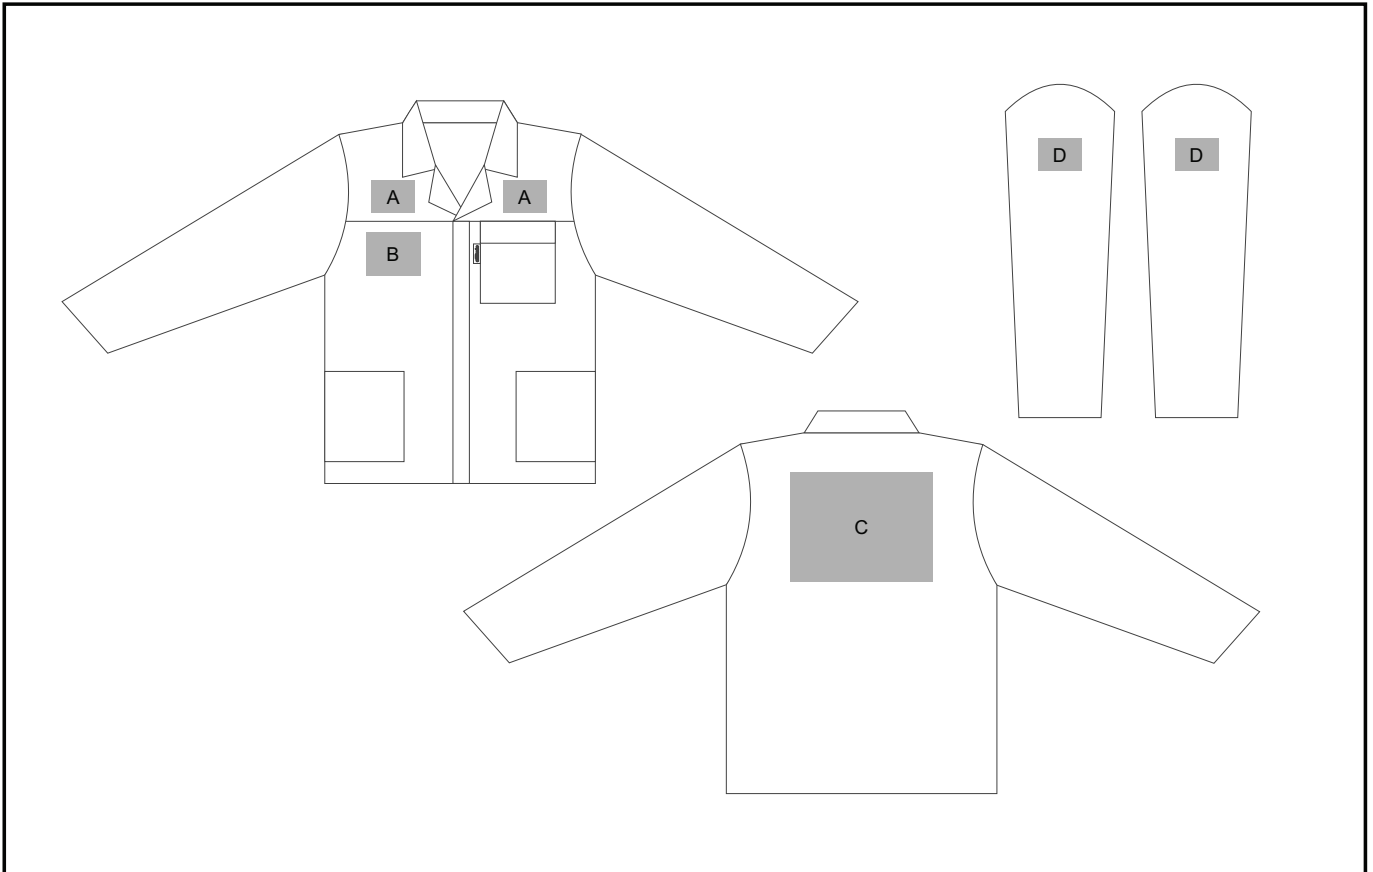

ALT-1106

ACID RESISTANT POLYCOTTON CONTI SUIT

Need to know:

- N/A

Branding Options:

Position A

1. Screen Print (SA) - 1 colour
Size: 70mm wide x 30mm high
2. Embroidery (EMB) - 9 colours
Size: 80mm wide x 60mm high

Position B

1. Screen Print (SA) - 6 colour
Size: 220mm wide x 200mm high
2. Embroidery (EMB) - 9 colours
Size: 200mm wide x 200mm high

Position C

1. Screen Print (SA) - 1 colour
Size: 100mm wide x 80mm high
2. Embroidery (EMB) - 9 colours
Size: 80mm wide x 60mm high

Position D

1. Screen Print (SA) - 2 colour
Size: 60mm wide x 60mm high
2. Embroidery (EMB) - 9 colours
Size: 80mm wide x 60mm high