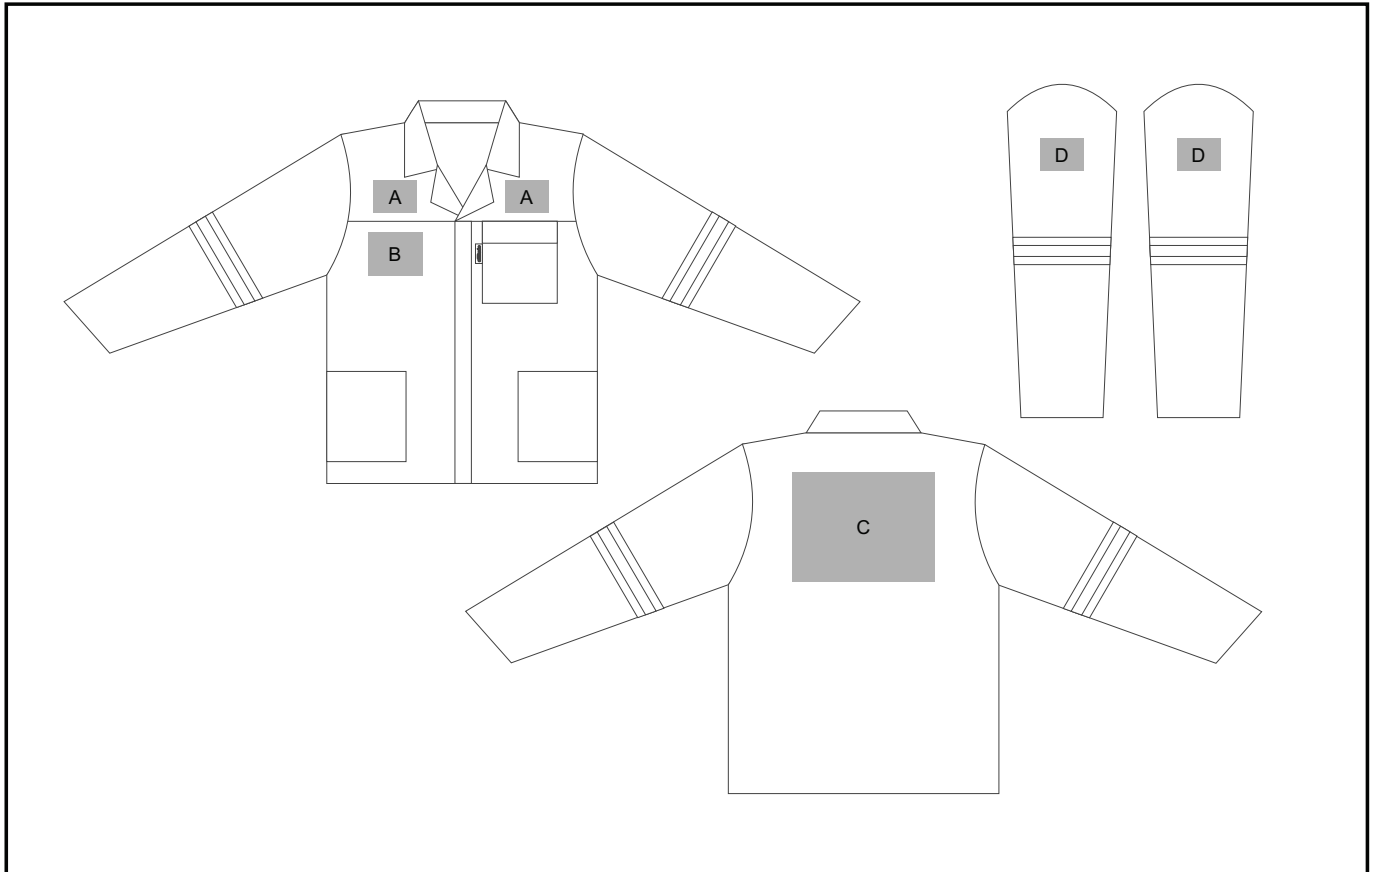

ALT-1105

TRADE POLYCOTTON CONTI SUIT REFLECTIVE ARMS & LEGS

Need to know:

- N/A

Branding Options:

Position A

1. Screen Print (SA) - 1 colour
Size: 70mm wide x 30mm high
2. Embroidery (EMB) - 9 colours
Size: 80mm wide x 60mm high

Position B

1. Screen Print (SA) - 6 colour
Size: 220mm wide x 200mm high
2. Embroidery (EMB) - 9 colours
Size: 200mm wide x 200mm high

Position C

1. Screen Print (SA) - 1 colour
Size: 100mm wide x 80mm high
2. Embroidery (EMB) - 9 colours
Size: 80mm wide x 60mm high

Position D

1. Screen Print (SA) - 2 colour
Size: 60mm wide x 60mm high
2. Embroidery (EMB) - 9 colours
Size: 80mm wide x 60mm high