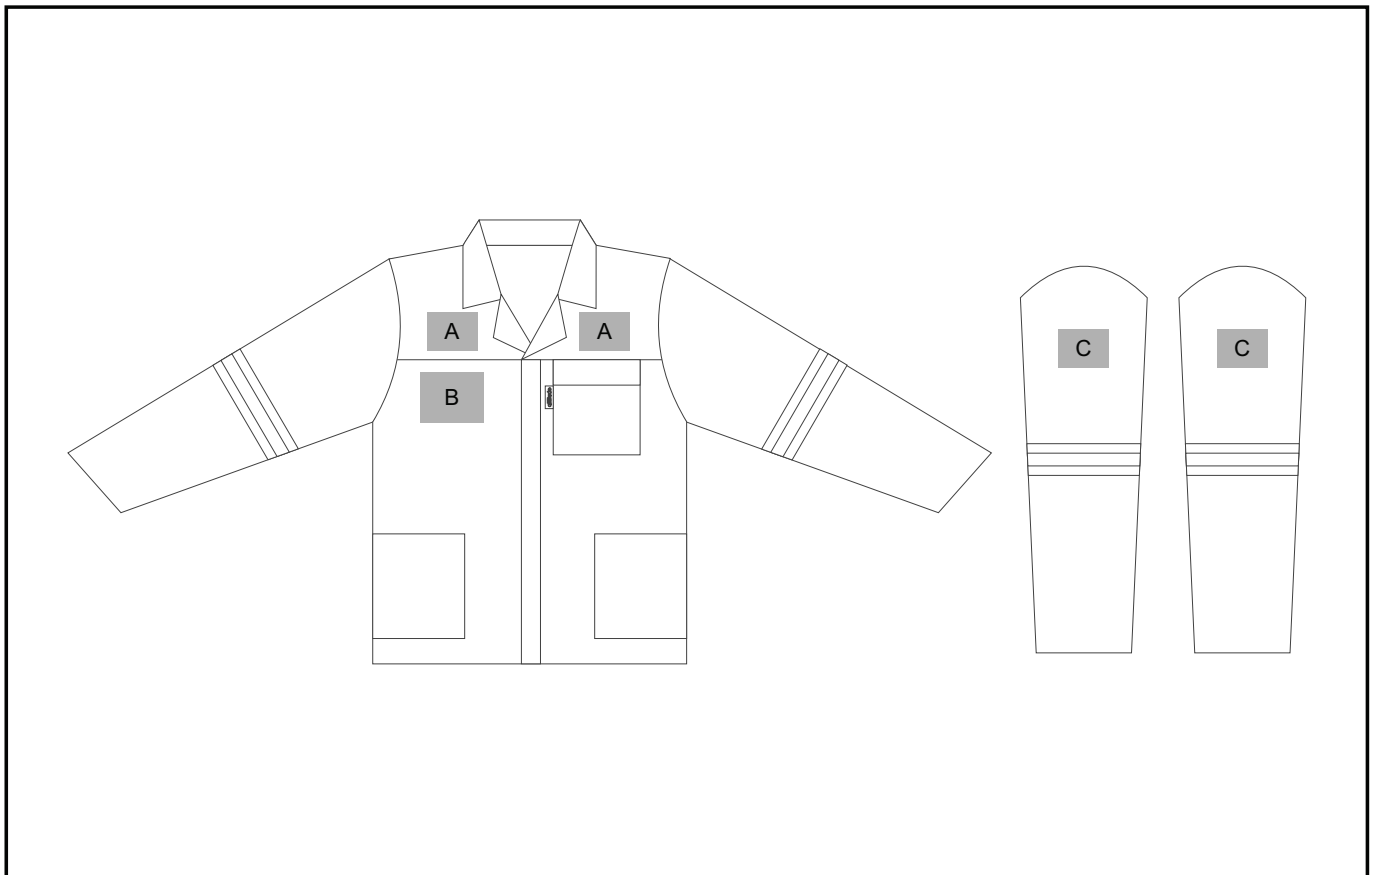

ALT-11044

VINTAGE 100% COTTON DENIM CONTI SUIT REFLECTIVE ARMS, LEGS & BACK - ORANGE TAPE

Need to know:

- N/A

Branding Options:

Position A

1. Screen Print (SA) - 1 colour
Size: 70mm wide x 30mm high
2. Embroidery (EMB) - 9 colours
Size: 80mm wide x 60mm high

Position B

1. Screen Print (SA) - 1 colour
Size: 100mm wide x 80mm high
2. Embroidery (EMB) - 9 colours
Size: 80mm wide x 60mm high

Position C

1. Screen Print (SA) - 2 colour
Size: 60mm wide x 60mm high
2. Embroidery (EMB) - 9 colours
Size: 80mm wide x 60mm high