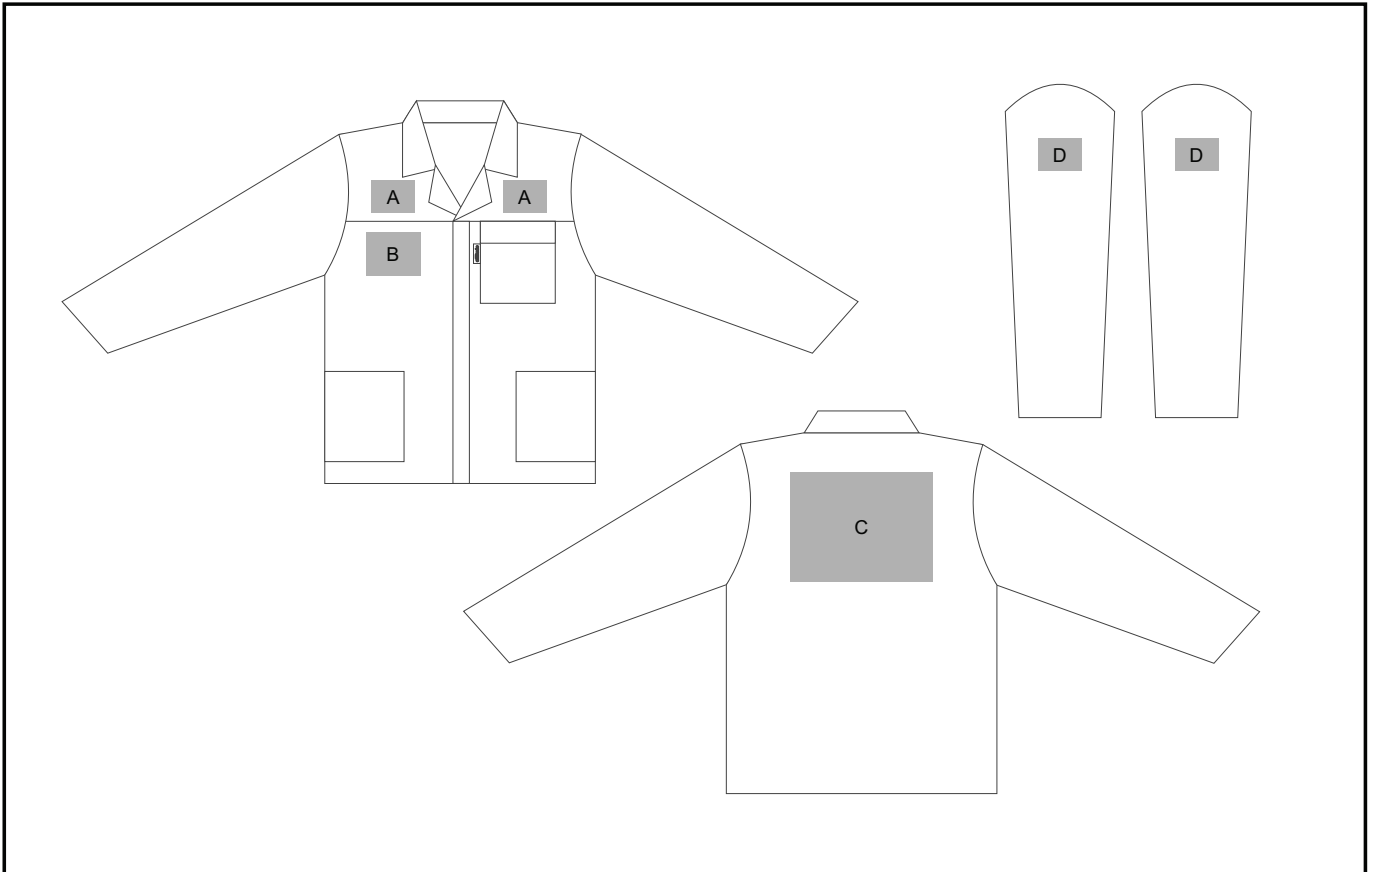

## VINTAGE 100% COTTON DENIM CONTI SUIT

#### **Position A**

1. Screen Print (SA) - 1 colour  
Size: 70mm wide x 30mm high
2. Embroidery (EMB) - 9 colours  
Size: 80mm wide x 60mm high

#### **Position B**

1. Screen Print (SA) - 6 colour  
Size: 220mm wide x 200mm high
2. Embroidery (EMB) - 9 colours  
Size: 200mm wide x 200mm high

#### **Position D**

1. Screen Print (SA) - 2 colour  
Size: 60mm wide x 60mm high
2. Embroidery (EMB) - 9 colours  
Size: 80mm wide x 60mm high