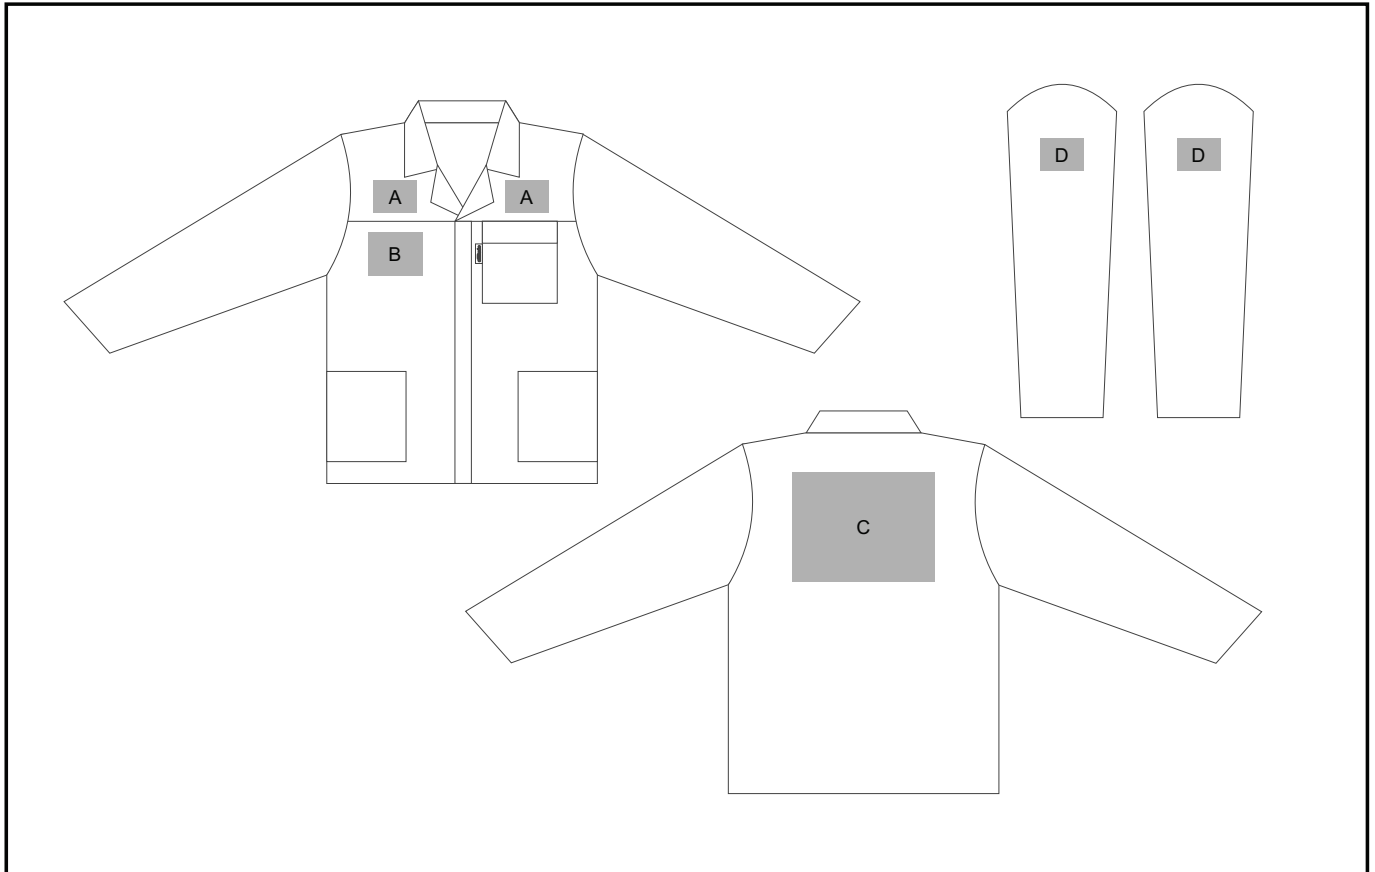

## TRADE POLYCOTTON CONTI SUIT

#### **Position A**

1. Screen Print (SA) - 1 colour  
Size: 70mm wide x 30mm high
2. Embroidery (EMB) - 9 colours  
Size: 80mm wide x 60mm high

#### **Position B**

1. Screen Print (SA) - 6 colour  
Size: 220mm wide x 200mm high
2. Embroidery (EMB) - 9 colours  
Size: 200mm wide x 200mm high

#### **Position D**

1. Screen Print (SA) - 2 colour  
Size: 60mm wide x 60mm high
2. Embroidery (EMB) - 9 colours  
Size: 80mm wide x 60mm high