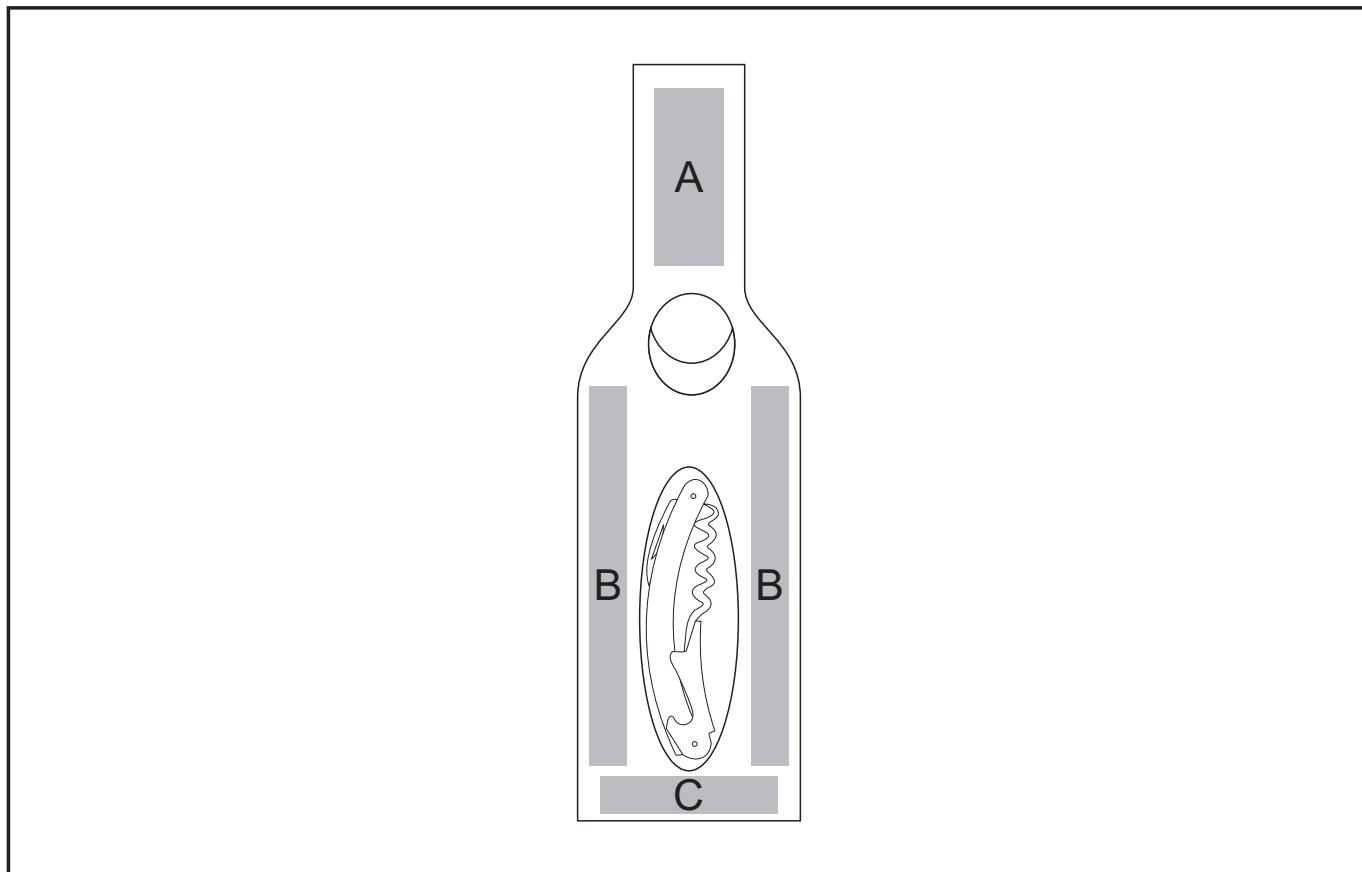

AC-2295

Afrique Wine & Holder Set

Need to know:

- Includes 1-Position Laser Engraving (setup fee applies)
- Laser Engraving may be inconsistent due to wood grain.

Branding Options:

Position A

1. Laser Engrave (LC) - Tonal
Size: 35mm wide x 70mm high

Position B

1. Laser Engrave (LC) - Tonal
Size: 15mm wide x 150mm high

Position C

1. Laser Engrave (LC) - Tonal
Size: 70mm wide x 15mm high