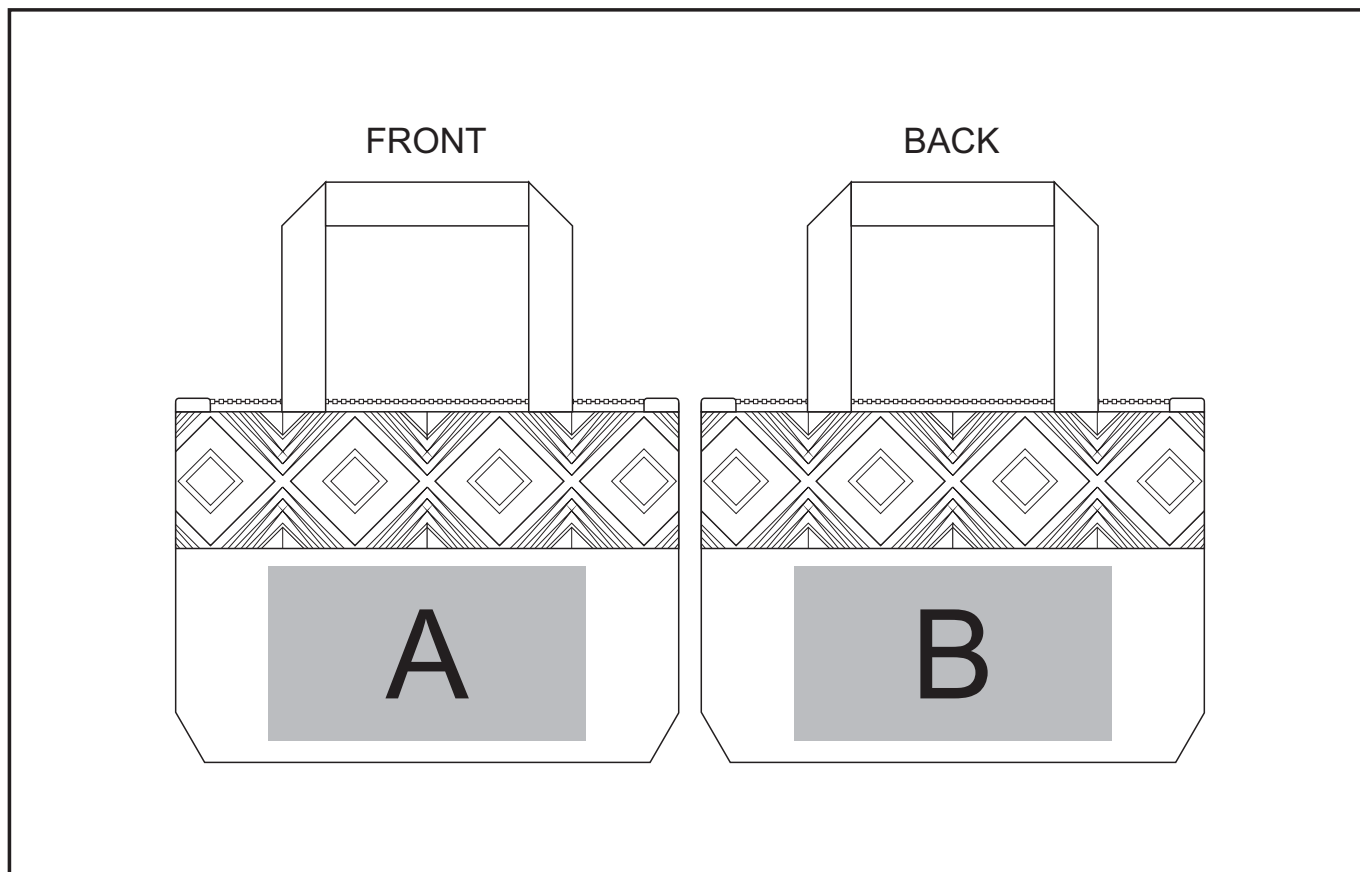

AC-2275

Geo Tote bag

Also available in

Check Logo24
guide and t's & c's

Need to know:

- Includes 1-Colour, 1-Position Screen Print (setup fee applies)
- **Texture of item will affect the print.**

Branding Options:

Position A

1. Screen Print (SB) - 1 colour
Size: 200mm wide x 160mm high
2. Digital Transfer (DTC) - full colour
Size: 290mm wide x 160mm high

Position B

1. Screen Print (SB) - 1 colour
Size: 200mm wide x 160mm high
2. Digital Transfer (DTC) - full colour
Size: 290mm wide x 160mm high