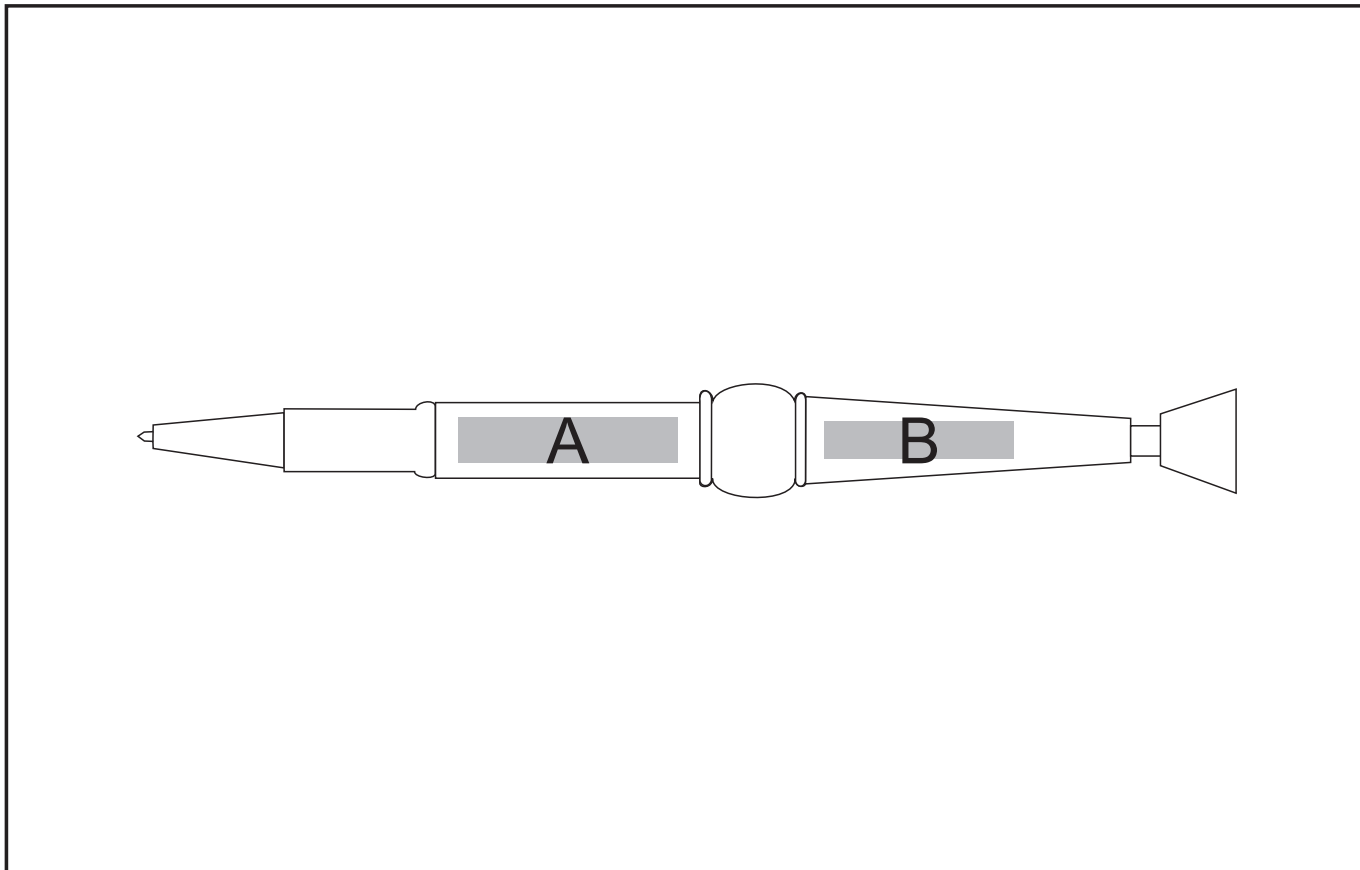

AC-2255

I Am South African Vuvu Pen

Need to know:

- Includes 1-Position Laser Engrave (setup fee applies)
- Laser Engrave may have inconsistency in Colour

Branding Options:

Position A

1. Laser Engrave (LB) - White
Size: 29mm wide x 6mm high

Position B

1. Laser Engrave (LB) - White
Size: 25mm wide x 5mm high