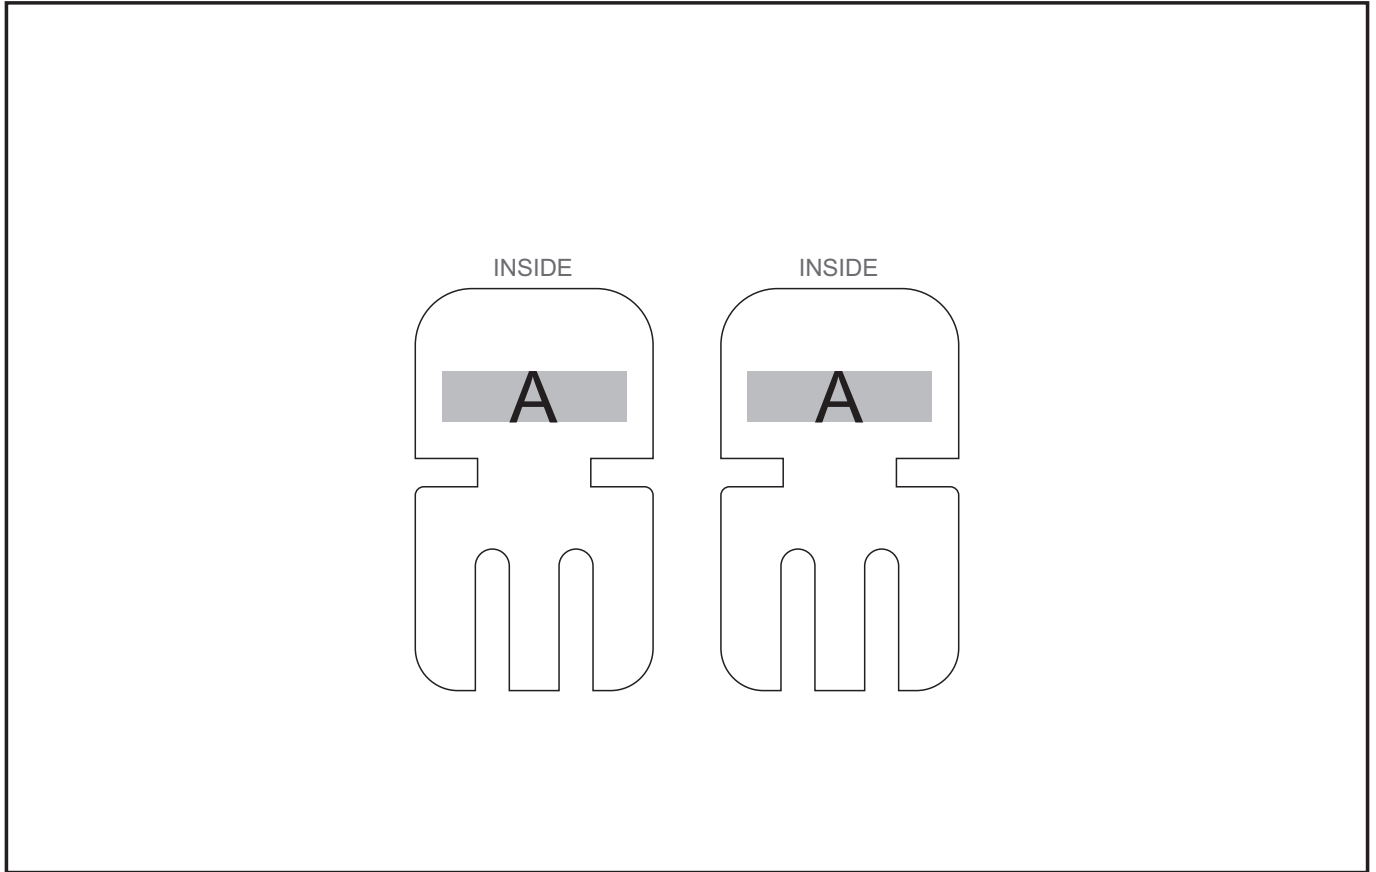

### Need to know:

- Includes 1-Position Laser Engraving on **BOTH FORKS** (setup fee applies)
- Laser engrave will be inconsistent due to wood grain.

#### **Position A**

1. Laser Engrave (LC) - Tonal  
Size: 65mm wide x 18mm high