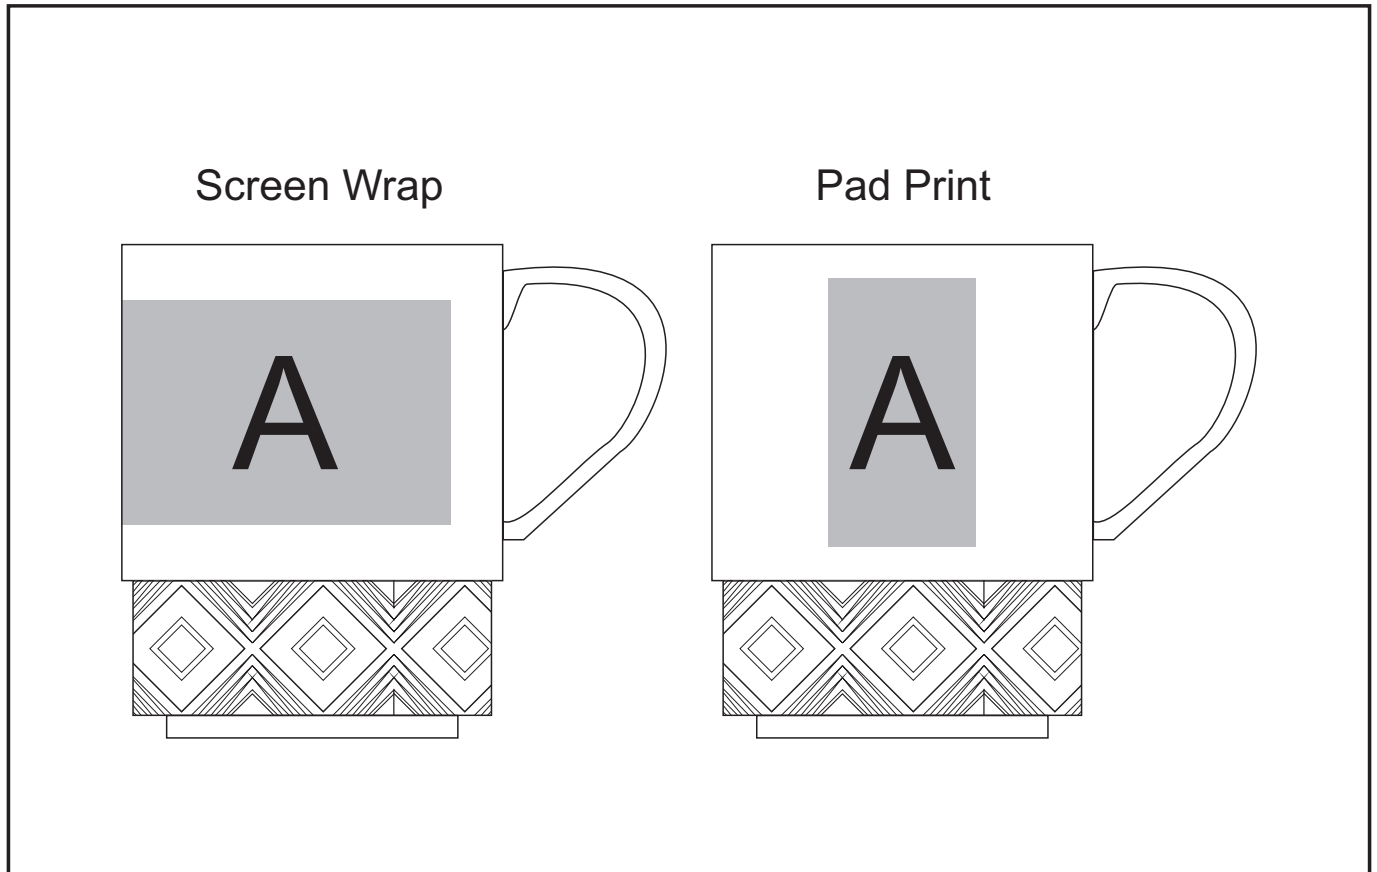

AC-2210

I Am South African Coffee Mug

Need to know:

- Includes 1-Colour, 1-Position Screen Wrap (setup fee applies)

Branding Options:

Position A

1. Screen Wrap (SW) - 1 colour
Size: 140mm wide x 50mm high
2. Pad Print (PA) 2 - 4 colour
Size: 33mm wide x 60mm high