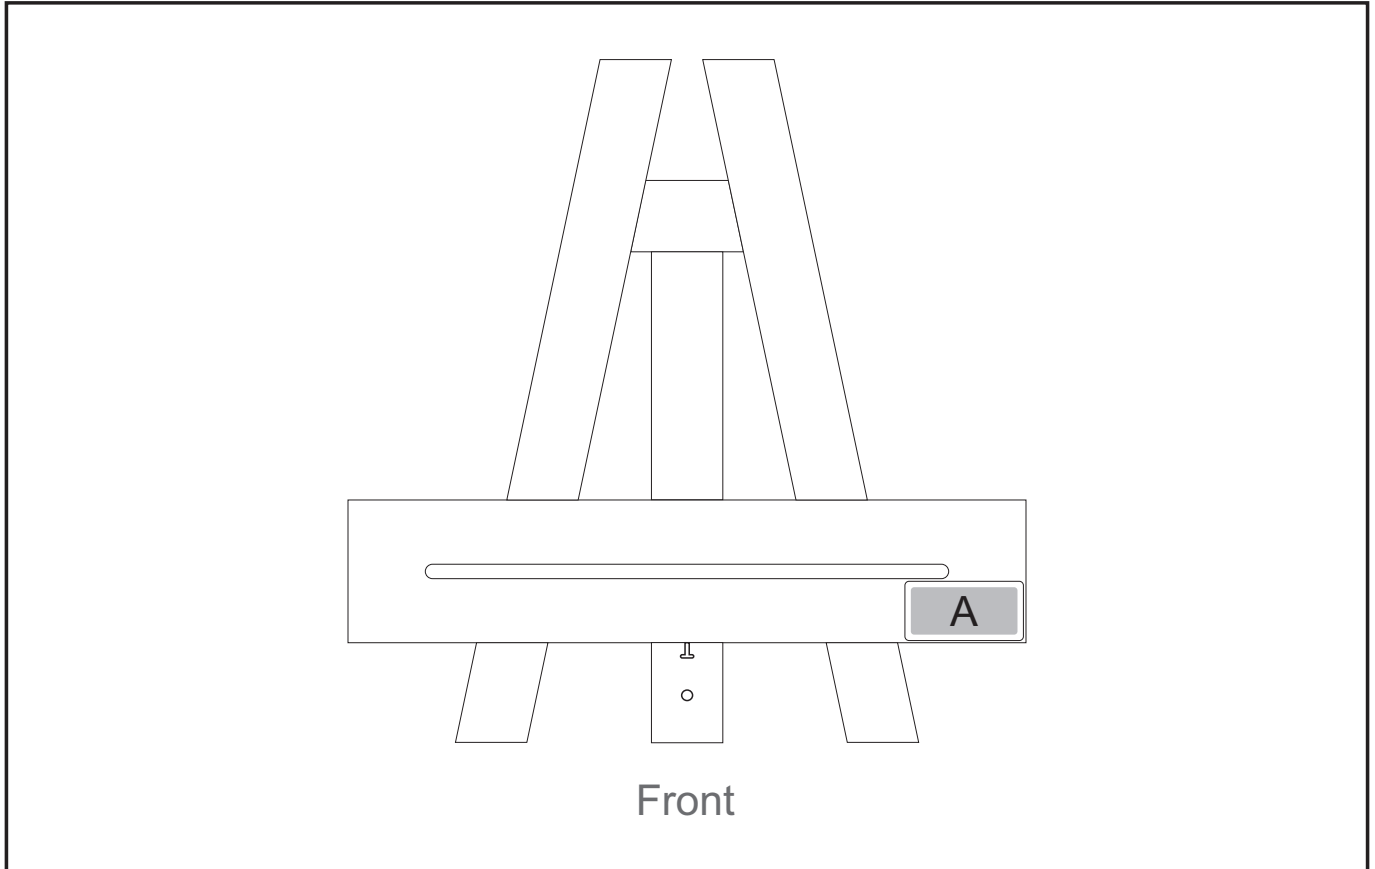

AC-2135

Andy Cartwright Pallet L'Artiste - Cheese Set

Need to know:

- Includes 1-Position Laser Engrave (setup fee applies)

Branding Options:

Position A

1. Laser Engrave (LB) - Brown
Size: 45mm wide x 20mm high