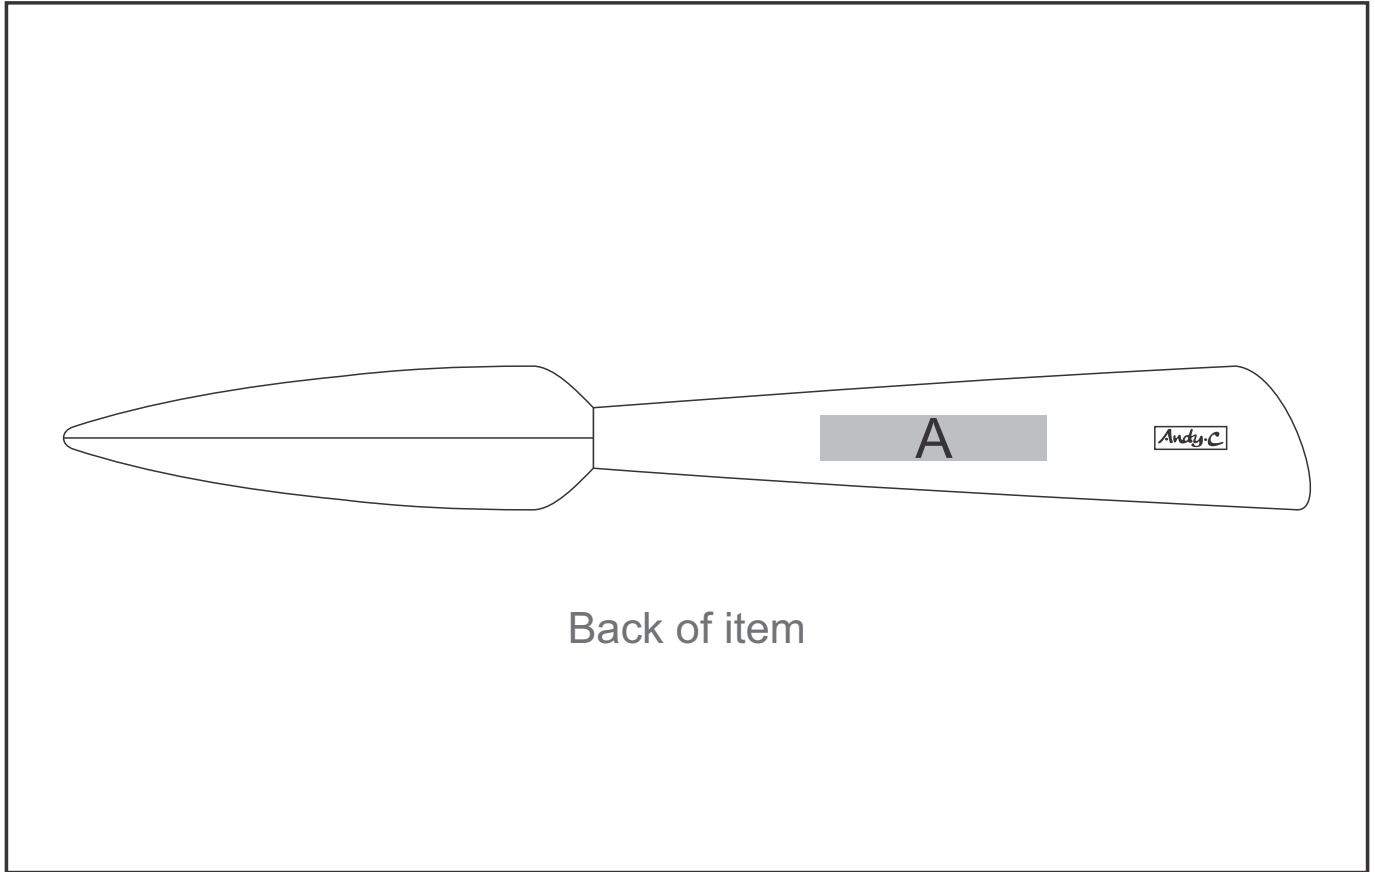

AC-1047

Elephant Letter Opener

Need to know:

- Includes 1-Position Laser Engrave (setup fee applies)

Branding Options:

Position A

1. Laser Engrave (LB) - Brown
Size: 30mm wide x 6mm high