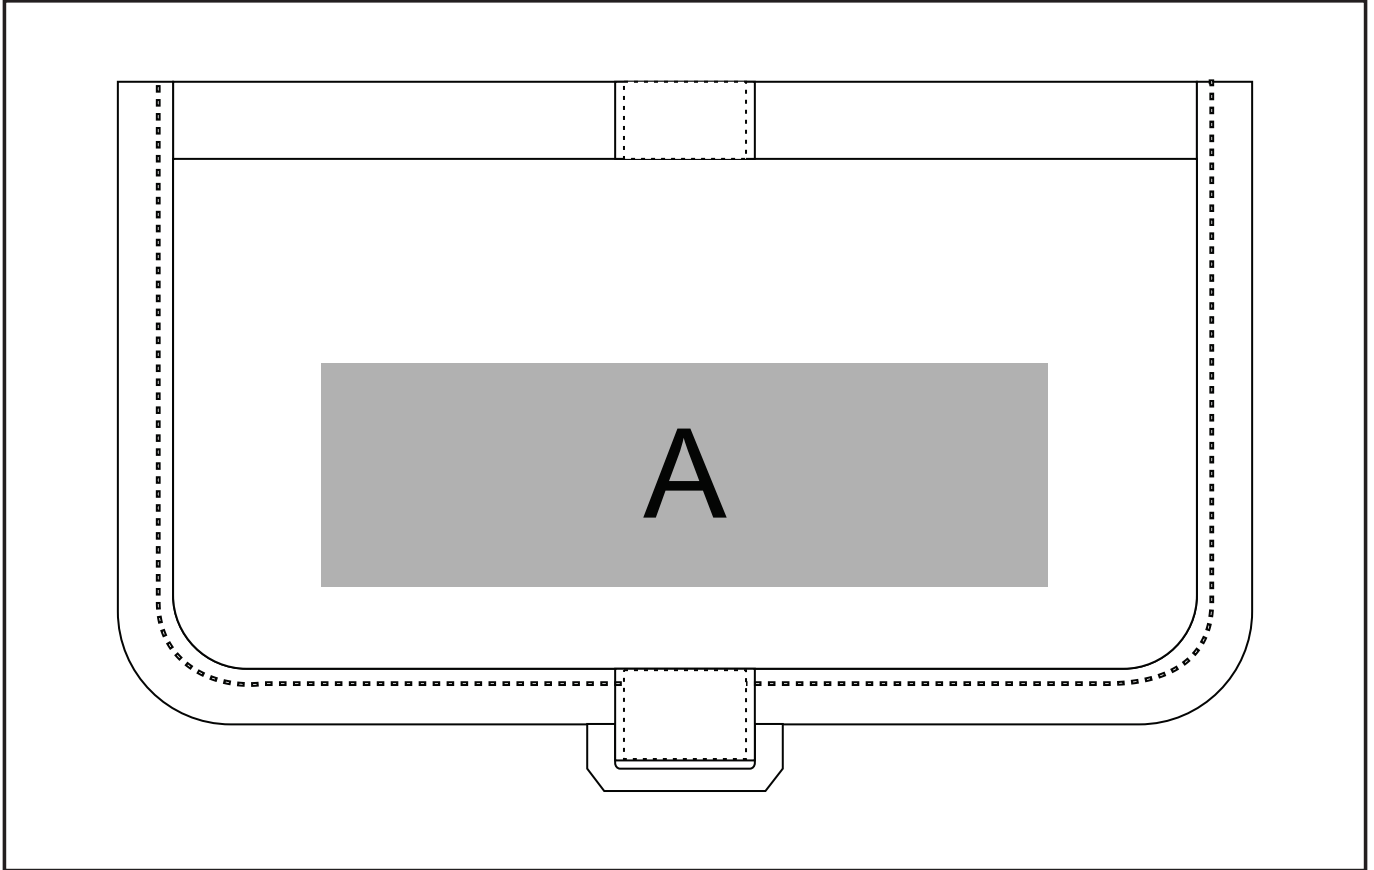

### Need to know:

- Includes 1-Colour, 1-Position Screen Print (setup fee applies)
- **Texture of the item will affect the screen print**

#### **Position A**

1. Screen Print (SB) - 1 colour  
Size: 130mm wide x 30mm high