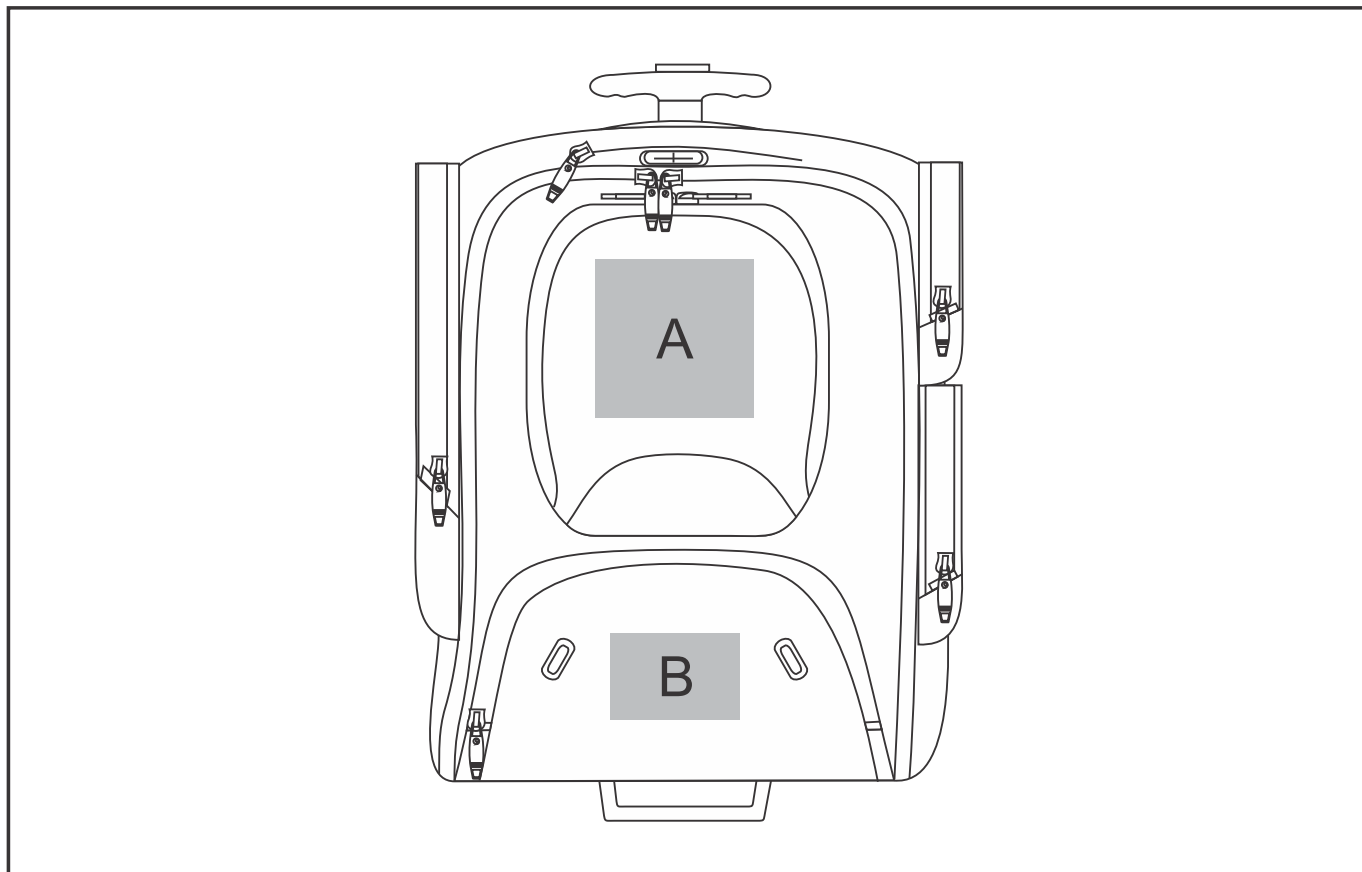

### Need to know:

- Includes 1-Colour, 1-Position Screen Print (setup fee applies)
- No Solid Blocks, due to double lining

#### **Position A**

1. Screen Print (SC) - 1 colour  
Size: 110mm wide x 110mm high

#### **Position B**

1. Screen Print (SC) - 1 colour  
Size: 90mm wide x 60mm high