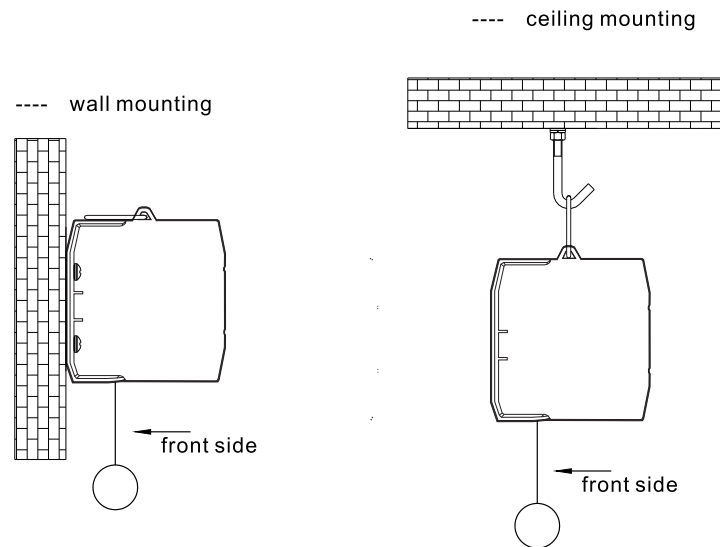

SAFETY GUIDE

Do not stand under the screen during assembly. Bolts need to be firmly punched and fixed into the wall or ceiling.

SPECIFICATIONS

1. Exclusive patented buffer deceleration device allows the fabric to rise at a constant speed.
2. Patented self-locking device with advanced bearing design, reliable and smooth operation, low noise.
3. Easy assembly methods: suitable for both wall and ceiling mounting.
4. Flat screen surface that is flame retardant, mildew resistant, odourless, hard to distort and induration resistant.

ASSEMBLY

1. Open carton and check accessories according to the list.
2. Refer to the following assemble instruction.
3. Please keep the screen case and plates in a horizontal position when assembling.