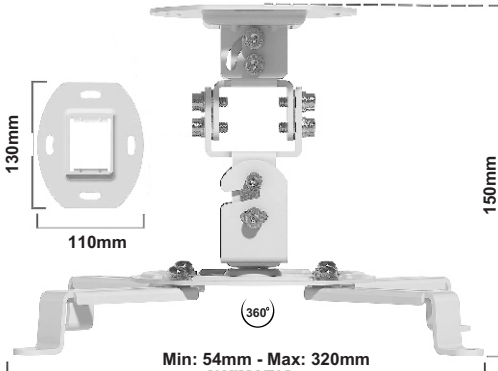

## Product Dimensions

## OP0302 Technical features:

- Universal projector mounts.
- Weight Capacity: 13.5kg
- Mounting Range: 54~320mm
- Tilt Range: +15°~-15°
- Swivel Range: +15°~-15°
- Rotation: 360°
- Extension Range: 150mm
- Cable Management System

**Universal Projector Mounts - Fits most DLP/LCD Projectors.**