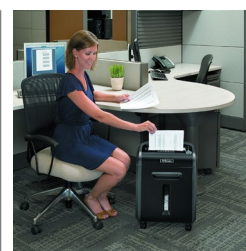

Specifications:

Sheet capacity	16 sheets
Bin Capacity	23L (Pull-out Bin) (220 sheets)
Cut-type	Cross-Cut (4x38mm)
Security Level	P-4 (410 Particles per sheet)
Feed Type	Manual
Runtime (minutes)	20 on / 30 off
Throat width (mm)	230mm
Also shreds	
Code (EU)	4679001
Colour	Black
Product Dimensions (H x W x D) / mm	542 x 382 x 264
Product Weight	12.86 kg
Retail Packaging Dimensions (H x W x D) / mm	492 x 392 x 284
Retail Packaging Weight	14.4 kg
Outer Carton Dimensions (H x W x D) / mm	510 x 296 x 402
Outer Carton Weight	15.2 kg
UPC Bar Code (EU)	043859629022
SCS Bar Code (EU)	50043859629027
Quantity per Outer Carton	1
Warranty	2-years machine / 5-years cutters