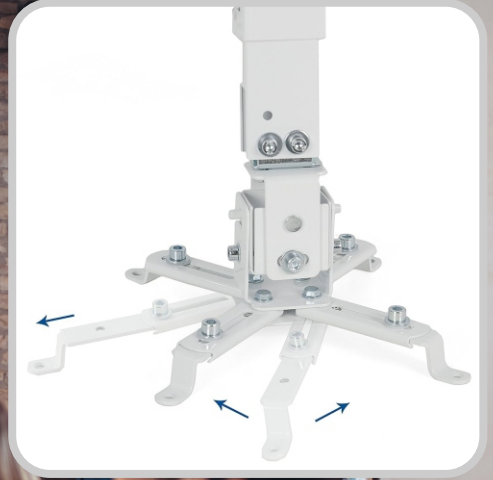

OP0300 Ceiling Mount Bracket Projector 430-650mm

OP0300 Technical features:

- Height and angle adjustable.
- Safe and secure.
- Height adjustable from 400mm to 600mm.
- Adjustable tilt and height on OP0300 & OP0310
- Easy to install
- 15 Degree Tilt

Universal Projector Mounts - Fits most DLP/LCD Projectors.