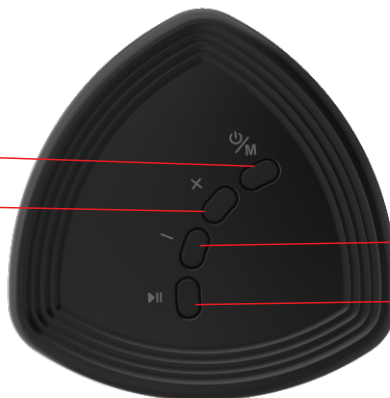

Decibels	80dB
Frequency	50Hz - 20KHz
Distortion	<1%
Power	19V / 1.89A (Adapter)
Size	710mm x 100mm x 105mm (L*W*H)
Gross Weight	3.4kg

Button Introduction:

1. Power / Mode

2. Volume Up +

3. Volume Down -

4. Pause / Play