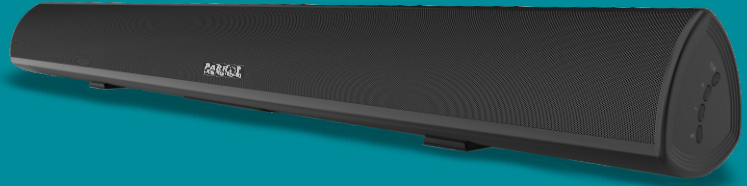

Speaker Sound Bar Econo - CT3017

CT3017 Technical features:

Category	Speaker Sound Bar
Surround Sound	2.0
Bluetooth	5.0
RMS	40W = 2 x 20W
Remote Control	Yes
Wall Mounts	Included
Inputs	Bluetooth / RCA / Optical / USB / AUX

Decibels	80dB
Frequency	50Hz - 20KHz
Distortion	<1%
Power	19V / 1.89A (Adapter)
Size	710mm x 100mm x 105mm (L*W*H)
Gross Weight	3.4kg

Button Introduction:

1. Power / Mode

2. Volume Up +

3. Volume Down -

4. Pause / Play