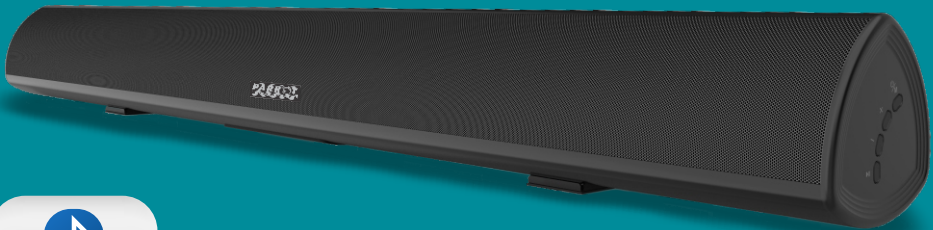

Speaker Sound Bar Econo - CT3017

CT3017 Technical features:

Category	Speaker Sound Bar
Surround Sound	2.0
Bluetooth	5.0
RMS	40W = 2 x 20W
Remote Control	Yes
Wall Mounts	Included
Inputs	Bluetooth / RCA / Optical / USB / AUX

Decibels	80dB
Frequency	50Hz - 20KHz
Distortion	<1%
Power	19V / 1.89A (Adapter)
Size	710mm x 100mm x 105mm (L*W*H)
Gross Weight	3.4kg

Button Introduction:

1. Power / Mode

2. Volume Up +

3. Volume Down -

4. Pause / Play

Perfect for Boardrooms, Offices, Home Theatres and Music Rooms