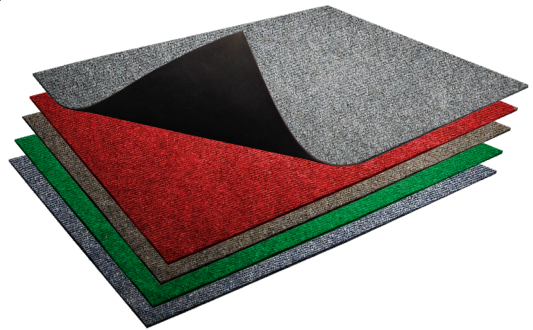

CP1044

Floor Protector Ribbed Non Slip 1200 x 850 x 5.5mm

CP1044C technical features:

- Protect your floors from office chair wheel scratches & scuffs (our intro line).
- Helps to protect tiles & wooden floors in homes and offices.
- Slip resistant rubberised backing
- Durable ribbed carpet surface
- Less than 2.0Kv Anti-Static

Available colours:

A great way to protect your floors from office chair wheel scratches & scuffs

Parrot Products Ribbed Floor Protector

Tel: (RSA) 010 140 4900 / Email: sales@parrot.co.za / www.parrot.co.za