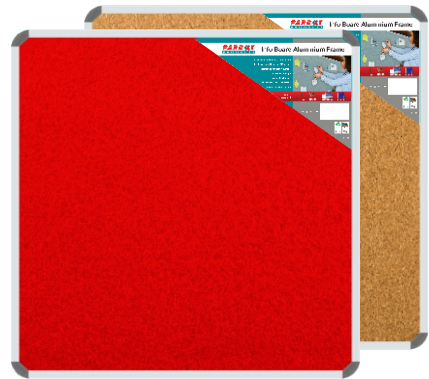

Technical features:

- Concealed mounting (wall screws and masonry plugs supplied)
- Additional brackets for boards larger than 1500mm
- Can be used with the Easy Rail System
- Anodised aluminium frame
- Can be mounted horizontally or vertically
- Includes mounting instructions
- Available in felt or cork pinning surfaces

Available felt colours - ex stock:

Colour codes: Black(B), Grey(L),
Royal Blue(D), Burgandy(U), Green(G).

Felt colours - made to order (lead times apply)

Colour codes: Lime(C), Purple(A), Orange(O), Sky(S),
Beige(F), Pink(P), Yellow(Y), Red(R), Cork (K).

Standard sizes available:

600 x 450mm, 900 x 600mm, 900 x 900mm, 1200 x 900mm, 1000 x 1000mm,
1200 x 1000mm, 1200 x 1200, 1500 x 1200mm, 1500 x 900mm, 1800 x 1200mm,
1800 x 900mm, 2000 x 1200mm, 2400 x 1200mm & 3000 x 1200mm

New ribbed surfaces available colours - ex stock:
Denim(Blue - C), Spice(Beige - Q), Tropical(Maroon - T),
Laurel(Grey - X), Palm(Green - Z). - *Dye lots may vary*

Standard sizes available:

600 x 450mm, 900 x 600mm, 900 x 900mm, 1200 x 900mm, 1000 x 1000mm,
1200 x 1000mm, 1200 x 1200, 1500 x 1200mm, 1500 x 900mm, 1800 x 1200mm,
1800 x 900mm, 2000 x 1200mm, 2400 x 1200mm & 3000 x 1200mm