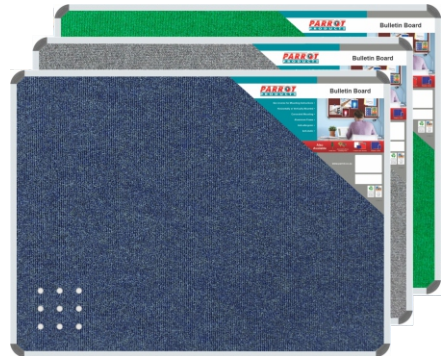

Available felt colours - ex stock:

Colour codes: Black(B), Grey(L),
Royal Blue(D), Burgandy(U), Green(G).

Felt colours - made to order (lead times apply)

Colour codes: Lime(C), Purple(A), Orange(O), Sky(S),
Beige(F), Pink(P), Yellow(Y), Red(R), Cork (K).

Standard sizes available:

600 x 450mm, 900 x 600mm, 900 x 900mm, 1200 x 900mm, 1000 x 1000mm,
1200 x 1000mm, 1200 x 1200, 1500 x 1200mm, 1500 x 900mm, 1800 x 1200mm,
1800 x 900mm, 2000 x 1200mm, 2400 x 1200mm & 3000 x 1200mm

Technical features:

- Concealed mounting (wall screws and masonry plugs supplied)
- Additional brackets for boards larger than 1500mm
- Can be used with the Easy Rail System
- Anodised aluminium frame
- Can be mounted horizontally or vertically
- Includes mounting instructions
- Velcro friendly
- Standard frame 20mm wide

New ribbed surfaces available colours - ex stock:
Denim(Blue - C), Spice(Beige - Q), Tropical(Maroon - T),
Laurel(Grey - X), Palm(Green - Z). - *Dye lots may vary*

Standard sizes available:

600 x 450mm, 900 x 600mm, 900 x 900mm, 1200 x 900mm, 1000 x 1000mm,
1200 x 1000mm, 1200 x 1200, 1500 x 1200mm, 1500 x 900mm, 1800 x 1200mm,
1800 x 900mm, 2000 x 1200mm, 2400 x 1200mm & 3000 x 1200mm