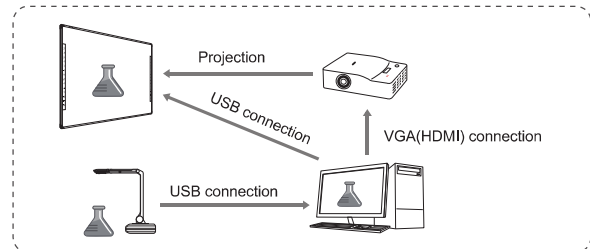

Solutions

1.Document camera + PC + Projector + IWB

2.Document camera + PC

Trouble Shooting

Problems	Possible causes	Solutions
The device does not turn on in normal conditions	The USB cable is not well connected with power.	Reconnect the USB cable
No image display after device connection	Device is not selected correctly	Select the correct device
The image is blurry	The object is too close to the camera head	Use Auto Focus or Manual Focus to adjust the focus

Specifications

Pickup Device	CMOS 1/4" 8MP
Resolution	3264*2448(8MP) 2592*1994(5MP) 1920*1080(1080P) 1280*960(SX-VGA) 1280*720(720P)
Digital Zoom	×5
Auto Focus	YES
Auto Exposure	YES
Auto White Balance	YES
Frame Rate	15fps@1920*1080
Scanning Area	Nearly A3
Rotation	Camera 180°, Arm 360°
Macro Shooting Distance	≤5cm
Image Processing	Contrast ratio, Brightness control, Sharpness, Saturation, Rotation
Light Source	11 LEDs with softbox
SNR	≥40db
Power Supply	USB2.0
Audio	Built-in MIC
Interface Port	USB2.0
Operation System	Windows XP/Vista/7/8/10
Product Weight	976g
Product Size	W115*D75*H330mm