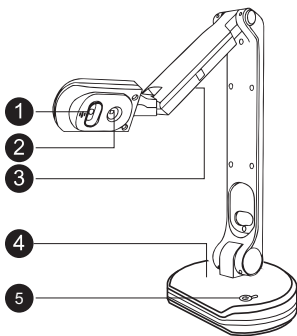

Product View

- 1 - Camera Lens
- 2 - LED Light
- 3 - LED Light
- 4 - Base
- 5 - Power Button