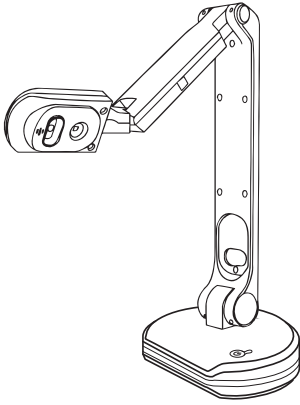

VZ0001
VISUALIZER PRESENTER ECONO

www.parrot.co.za

User Manual

Caution

- Use the power adapter provided
- Do not leave in direct sunlight
- Do not use in extreme humidity, dusty environments
- Carry the product by holding the base in both hands. Do not hold the product by the arm or camera head.
- Use a soft, dry cloth for cleaning. Do not use any solvent
- When the product is not in use, turn off the power
- Fold the arm when the product will not be in use

Use

- Temperature: 0°C - 40°C (32°F - 104°F)
- Humidity: 30% - 85% (No Condensation)
- Use the product on a stable surface
- Do not turn the camera head or arm past its limitation
- Do not point the camera lense directly at the sun.
- Do not look directly into the LED light as this may cause damage to the eyes.
- Transfer all data from the SD card onto a PC and save backup information.
- Do not drop unit.
- Do not hit the camera head on any surface as this may cause damage to the lens.

Packing List

1.Document Camera

2.USB2.0 Cable

3.CD

4. User Manual

www.parrot.co.za

Product Features

- 8.0 Mega Pixels(3264×2448).
- 5×Digital Zoom Function.
- Macro Shooting: ≤5cm.
- Image capture and processing, audio&video recording.
- Auto focus.
- Flexible camera head with 180°rotation.
- LEDs with softbox.