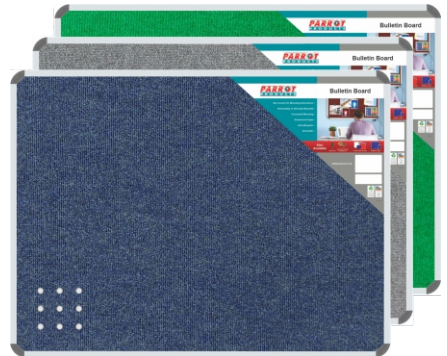

## Technical features:

- Concealed mounting (wall screws and masonry plugs supplied)
- Additional brackets for boards larger than 1500mm
- Can be used with the Easy Rail System
- Anodised aluminium frame
- Can be mounted horizontally or vertically
- Includes mounting instructions
- Velcro friendly
- Standard frame 20mm wide

**New ribbed surfaces available colours - ex stock:**  
Denim(Blue - C), Spice(Beige - Q), Tropical(Maroon - T),  
Laurel(Grey - X), Palm(Green - Z). - *Dye lots may vary*

**Standard sizes available:**

600 x 450mm, 900 x 600mm, 900 x 900mm, 1200 x 900mm, 1000 x 1000mm,  
1200 x 1000mm, 1200 x 1200, 1500 x 1200mm, 1500 x 900mm, 1800 x 1200mm,  
1800 x 900mm, 2000 x 1200mm, 2400 x 1200mm & 3000 x 1200mm