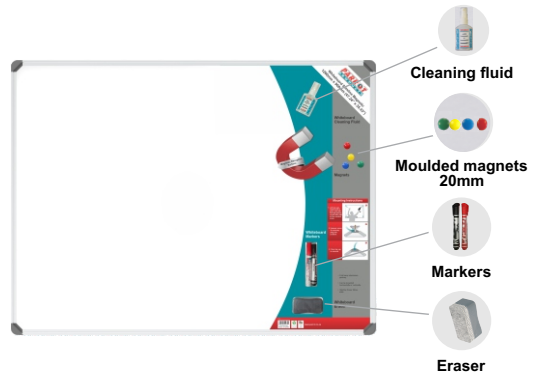

Slimline Whiteboards Magnetic Retail 1200 x 900mm

Technical features:

- Concealed mounting (wall screws and masonry plugs supplied, 6mm).
- Fold away aluminium pen tray.
- Anodised aluminium frame.
- Can be mounted horizontally or vertically.
- Includes mounting instructions.
- Slimline frame 18mm wide.

Retail pack includes:

- 4 Moulded Magnets (20mm)
- 28ml Office & Whiteboard Cleaner
- 2 Whiteboard Markers
- 1 Whiteboard Eraser

Standard size: 1200 x 900mm