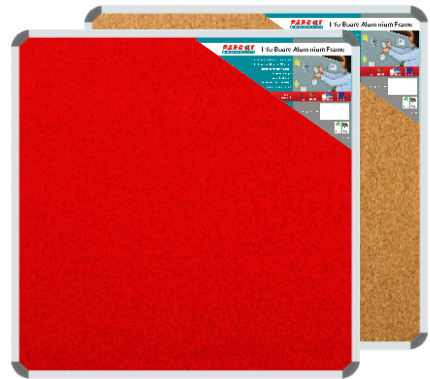

Technical features:

- Concealed mounting (wall screws and masonry plugs supplied)
- Additional brackets for boards larger than 1500mm
- Can be used with the Easy Rail System
- Anodised aluminium frame
- Can be mounted horizontally or vertically
- Includes mounting instructions
- Available in felt or cork pinning surfaces
- Standard frame 20mm wide

Available felt colours - ex stock:

Colour codes: Black(B), Grey(L),
Royal Blue(D), Burgandy(U), Green(G).

Felt colours - made to order (lead times apply)

Colour codes: Lime(C), Purple(A), Orange(O), Sky(S),
Beige(F), Pink(P), Yellow(Y), Red(R), Cork (K).

Standard sizes available:

600 x 450mm, 900 x 600mm, 900 x 900mm, 1200 x 900mm, 1000 x 1000mm,
1200 x 1000mm, 1200 x 1200, 1500 x 1200mm, 1500 x 900mm, 1800 x 1200mm,
1800 x 900mm, 2000 x 1200mm, 2400 x 1200mm & 3000 x 1200mm