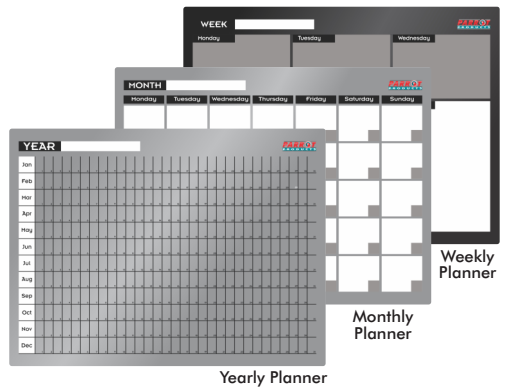

# Cast Acrylic Planners

## 600\*450mm

### Technical features:

- Slimline design (3mm thickness)
- Mounted with double-sided tape
- Use with Whiteboard Markers
- Frameless
- Light weight

**Planners available include:**  
**Weekly, Monthly and Year Planners**